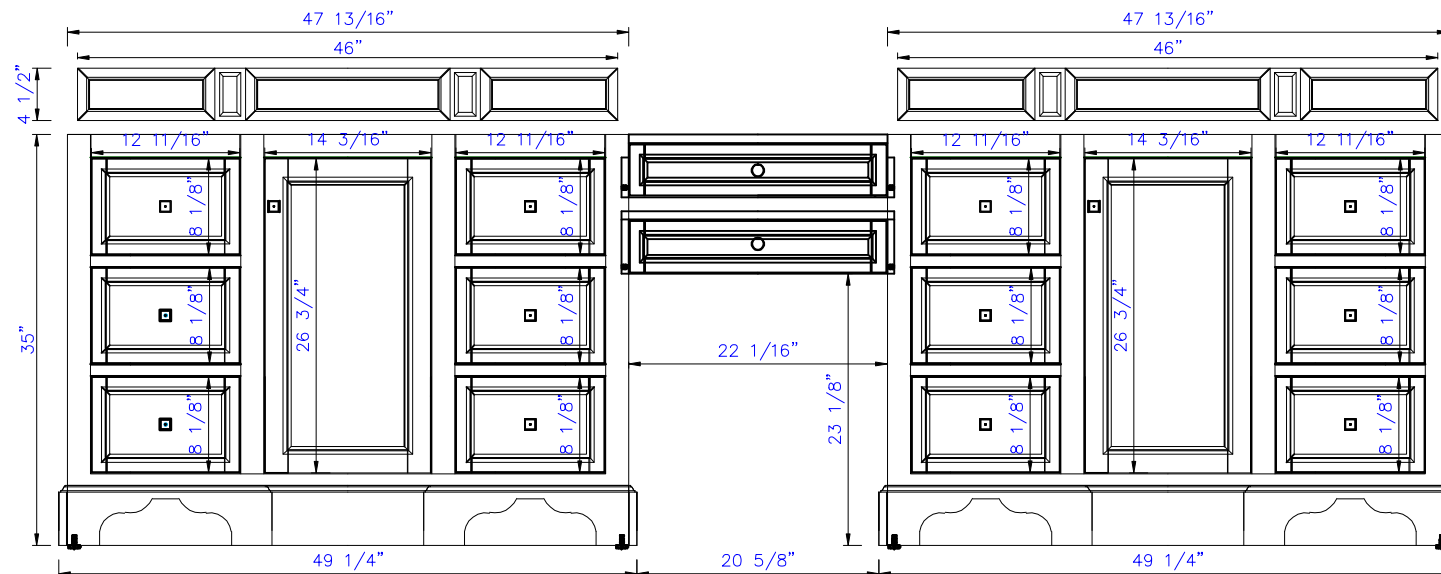

48"

Item Number:

825-V48-BW/SL

JAMES MARTIN

VANITIES

De Soto 48" Cabinet

Diagrams with Dimensions  
page 01 of 01

1219 mm

Item Number:

825-V48-BW/SL

JAMES MARTIN

VANITIES

De Soto 1219mm Cabinet

Diagrams with Dimensions  
page 01 of 01

117 11/16"

Item Number:

825-V48-BNM/BW/SL

825-DU22-BNM/BW/SL

De Soto Drawer Unit (V48+DU22+V48)

Diagrams with Dimensions

page 01 of 03

NOTE ONE: Countertops are not shown in these diagrams .(Cabinet Only)

NOTE TWO: Wood Backsplash (Shown) is designed for the molding detail to align with sinks in James Martin's Optional Countertops.

De Soto Drawer Unit (V48+DU22+V48)  
Diagrams with Dimensions  
page 02 of 03

NOTE ONE: Countertops are not shown in these diagrams .(Cabinet Only)

NOTE TWO: Internal Shelves (Shown) are designed to align with sinks in James Martin's Optional Countertops. Customers' own countertops and sinks may align differently, and modification may be required.  
Please consult our website for Countertop Diagrams: [www.jamesmartinvanities.com](http://www.jamesmartinvanities.com)