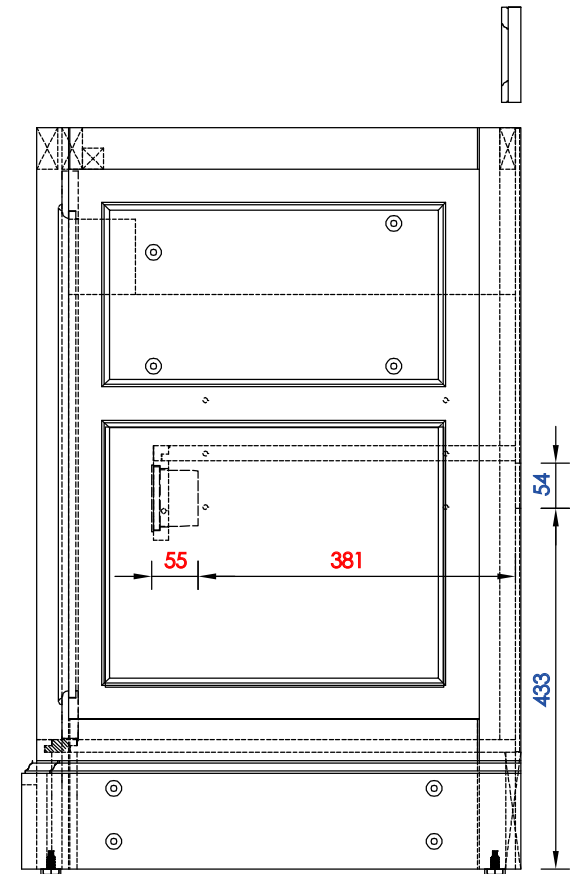

48"

Item Number:

825-V48-BW/SL

JAMES MARTIN

VANITIES

De Soto 48" Cabinet

Diagrams with Dimensions  
page 01 of 01

1219 mm

Item Number:

825-V48-BW/SL

JAMES MARTIN

VANITIES

De Soto 1219mm Cabinet

Diagrams with Dimensions  
page 01 of 01

117 11/16"

Item Number:

825-V48-BNM/BW/SL

825-DU22-BNM/BW/SL

De Soto Drawer Unit (V48+DU22+V48)

Diagrams with Dimensions

page 01 of 03

NOTE ONE: Countertops are not shown in these diagrams .(Cabinet Only)

NOTE TWO: Wood Backsplash (Shown) is designed for the molding detail to align with sinks in James Martin's Optional Countertops.

17 11/16"

Item Number:  
825-V48-BNM/BW/SL  
825-DU22-BNM/BW/SL

De Soto Drawer Unit (V48+DU22+V48)  
Diagrams with Dimensions  
page 03 of 03

NOTE ONE: Countertops are not shown in these diagrams .(Cabinet Only)