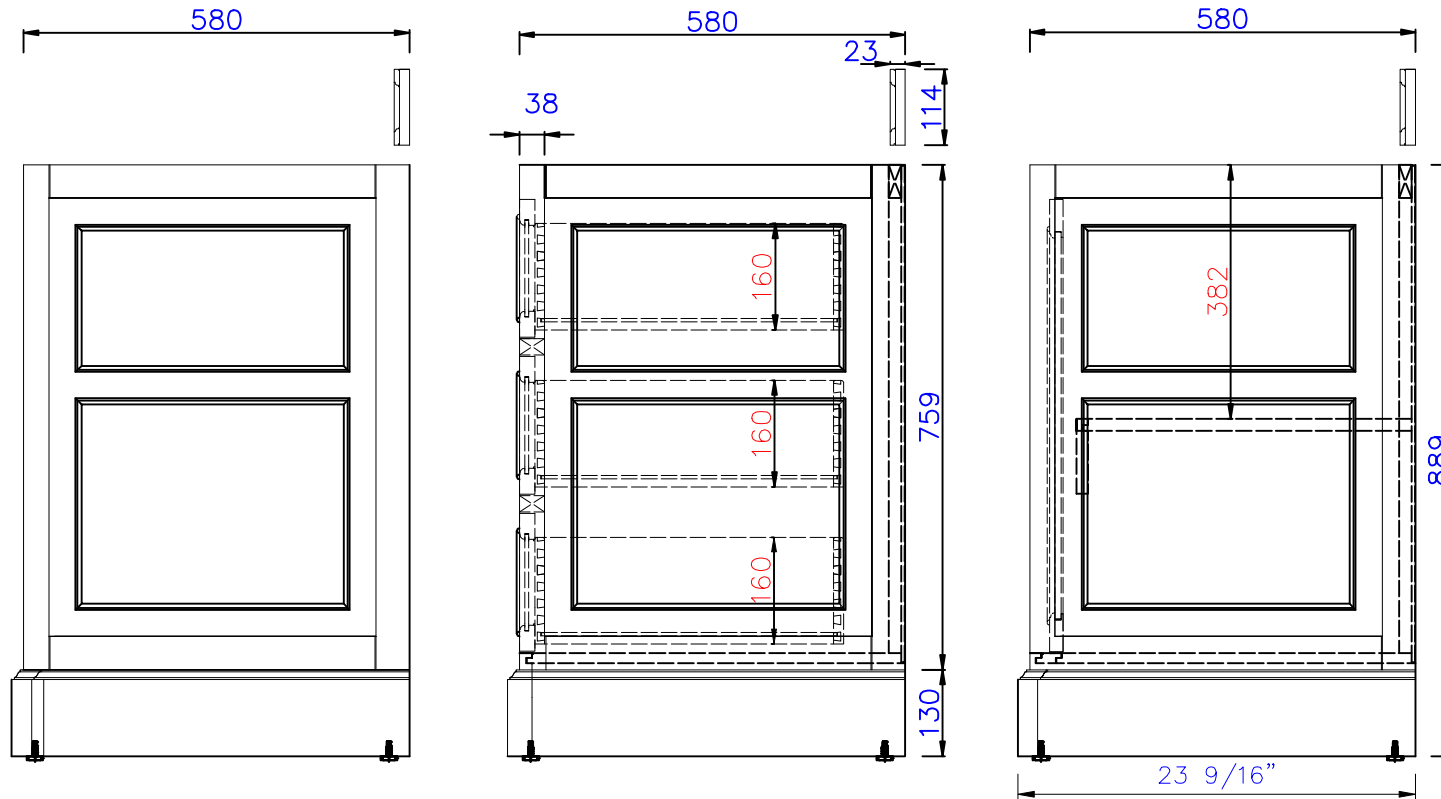

2990mm

Item Number:
825-V36-BNM/BW/SL
825-DU22-BNM/BW/SL

De Soto Drawer Unit (V48+DU22+V48)
Diagrams with Dimensions
page 03 of 03

NOTE ONE: Countertops are not shown in these diagrams .(Cabinet Only)

NOTE TWO: Wood Backsplash (Shown) is designed for the molding detail to align with sinks in James Martin's Optional Countertops.

Customers' own countertops and sinks may align differently.
Please consult our website for Countertop Diagrams: www.jamesmartinvanities.com