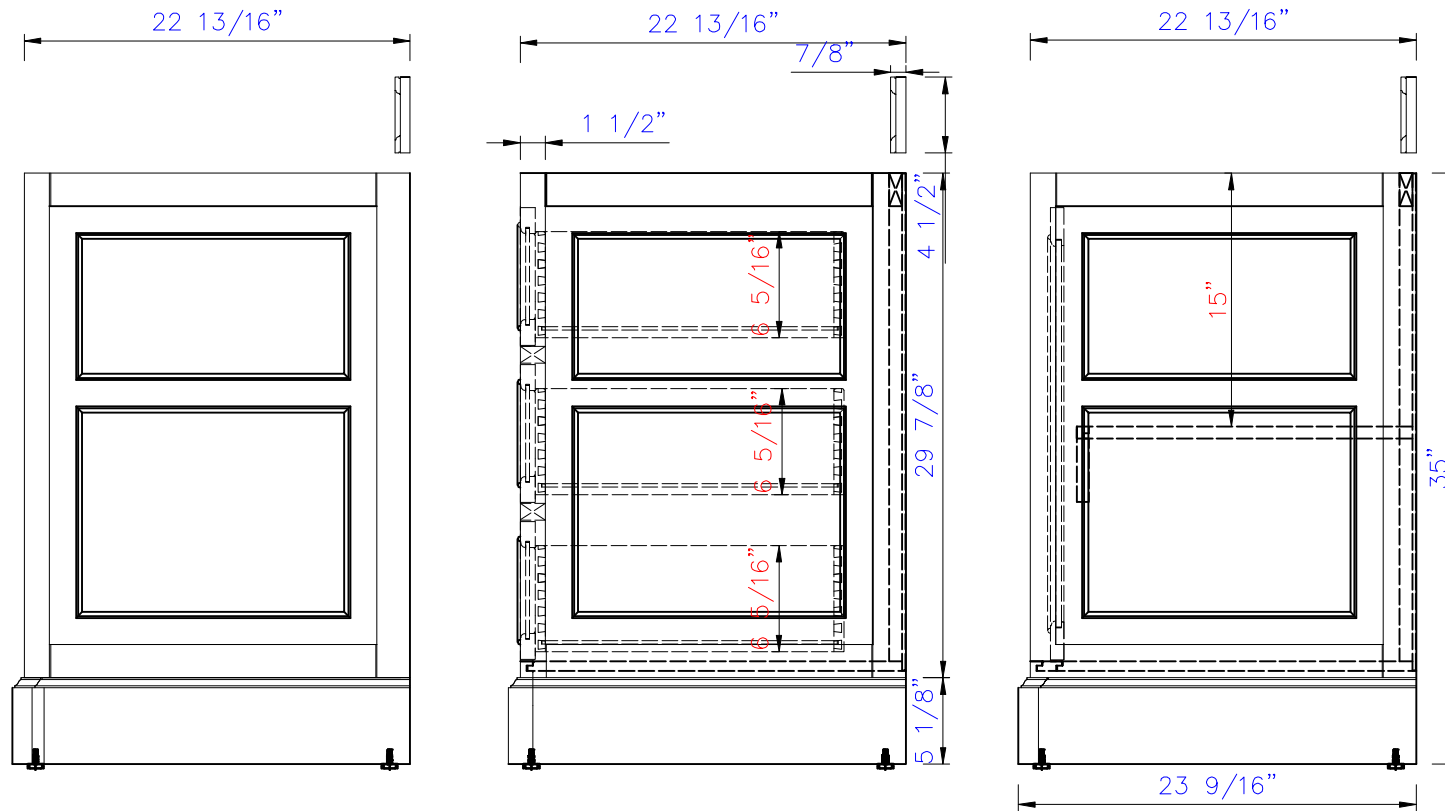

48"

Item Number:

825-V48-BW/SL

JAMES MARTIN

VANITIES

De Soto 48" Cabinet

Diagrams with Dimensions  
page 01 of 01

1219 mm

825-V48-BNM/BW/SL

825-DU22-BNM/BW/SL

De Soto Drawer Unit (V48+DU22+V48)

Diagrams with Dimensions

page 01 of 03

NOTE ONE: Countertops are not shown in these diagrams .(Cabinet Only)

NOTE TWO: Wood Backsplash (Shown) is designed for the molding detail to align with sinks in James Martin's Optional Countertops.

De Soto Drawer Unit (V48+DU22+V48)  
Diagrams with Dimensions  
page 02 of 03

NOTE ONE: Countertops are not shown in these diagrams .(Cabinet Only)

NOTE TWO: Internal Shelves (Shown) are designed to align with sinks in James Martin's Optional Countertops. Customers' own countertops and sinks may align differently, and modification may be required.  
Please consult our website for Countertop Diagrams: [www.jamesmartinvanities.com](http://www.jamesmartinvanities.com)

17 11/16"

Item Number:  
825-V48-BNM/BW/SL  
825-DU22-BNM/BW/SL

De Soto Drawer Unit (V48+DU22+V48)  
Diagrams with Dimensions  
page 03 of 03

NOTE ONE: Countertops are not shown in these diagrams .(Cabinet Only)