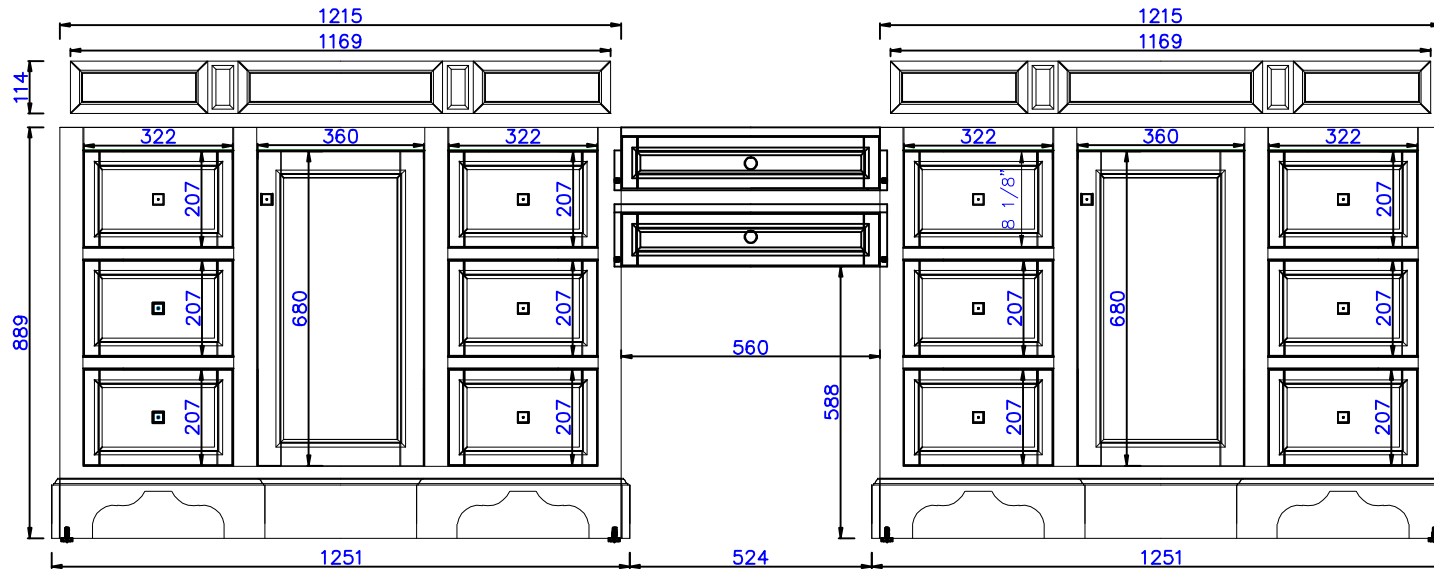

48"

Item Number:

825-V48-BW/SL

JAMES MARTIN

VANITIES

De Soto 48" Cabinet

Diagrams with Dimensions  
page 01 of 01

1219 mm

De Soto Drawer Unit (V48+DU22+V48)  
Diagrams with Dimensions  
page 02 of 03

NOTE ONE: Countertops are not shown in these diagrams .(Cabinet Only)

NOTE TWO: Internal Shelves (Shown) are designed to align with sinks in James Martin's Optional Countertops. Customers' own countertops and sinks may align differently, and modification may be required.  
Please consult our website for Countertop Diagrams: [www.jamesmartinvanities.com](http://www.jamesmartinvanities.com)

NOTE TWO: Wood Backsplash (Shown) is designed for the molding detail to align with sinks in James Martin's Optional Countertops.

Customers' own countertops and sinks may align differently.  
Please consult our website for Countertop Diagrams: [www.jamesmartinvanities.com](http://www.jamesmartinvanities.com)

2990mm

Item Number:  
825-V48-BNM/BW/SL  
825-DU22-BNM/BW/SL

De Soto Drawer Unit (V48+DU22+V48)  
Diagrams with Dimensions  
page 01 of 03

NOTE ONE: Countertops are not shown in these diagrams .(Cabinet Only)