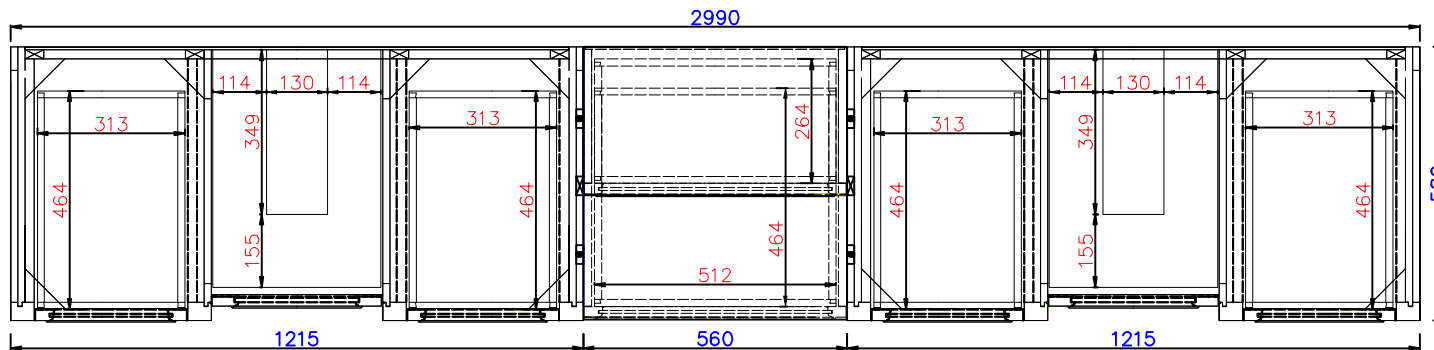

48"

Item Number:

825-V48-BW/SL

JAMES MARTIN

VANITIES

De Soto 48" Cabinet

Diagrams with Dimensions  
page 01 of 01

1219 mm

NOTE TWO: Wood Backsplash (Shown) is designed for the molding detail to align with sinks in James Martin's Optional Countertops.

Customers\* own countertops and sinks may align differently.

Please consult our website for Countertop Diagrams: [www.jamesmartinvanities.com](http://www.jamesmartinvanities.com)

2990mm

Item Number:  
825-V48-BNM/BW/SL  
825-DU22-BNM/BW/SL

De Soto Drawer Unit (V48+DU22+V48)  
Diagrams with Dimensions  
page 02 of 03

NOTE ONE: Countertops are not shown in these diagrams .(Cabinet Only)

NOTE TWO: Internal Shelves (Shown) are designed to align with sinks in James Martin's Optional Countertops. Customers' own countertops and sinks may align differently, and modification may be required.