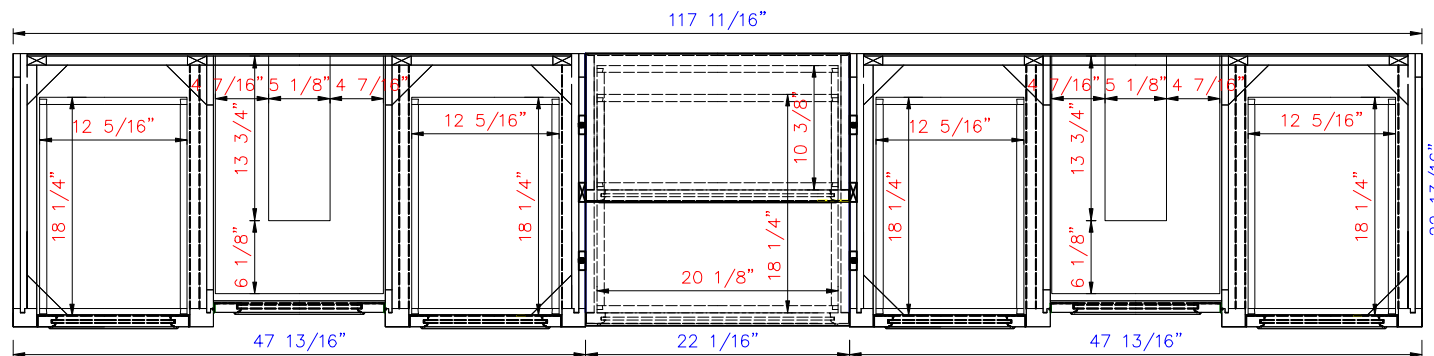

48"

Item Number:

825-V48-BW/SL

JAMES MARTIN

VANITIES

De Soto 48" Cabinet

Diagrams with Dimensions  
page 01 of 01

1219 mm

825-V48-BNM/BW/SL

825-DU22-BNM/BW/SL

De Soto Drawer Unit (V48+DU22+V48)

Diagrams with Dimensions

page 01 of 03

NOTE ONE: Countertops are not shown in these diagrams .(Cabinet Only)

NOTE TWO: Wood Backsplash (Shown) is designed for the molding detail to align with sinks in James Martin's Optional Countertops.

Customers\* own countertops and sinks may align differently.

Please consult our website for Countertop Diagrams: [www.jamesmartinvanities.com](http://www.jamesmartinvanities.com)

117 11/16"

Item Number:  
825-V48-BNM/BW/SL  
825-DU22-BNM/BW/SL

De Soto Drawer Unit (V48+DU22+V48)  
Diagrams with Dimensions  
page 02 of 03

NOTE ONE: Countertops are not shown in these diagrams .(Cabinet Only)

NOTE TWO: Internal Shelves (Shown) are designed to align with sinks in James Martin's Optional Countertops. Customers' own countertops and sinks may align differently, and modification may be required.  
Please consult our website for Countertop Diagrams: [www.jamesmartinvanities.com](http://www.jamesmartinvanities.com)