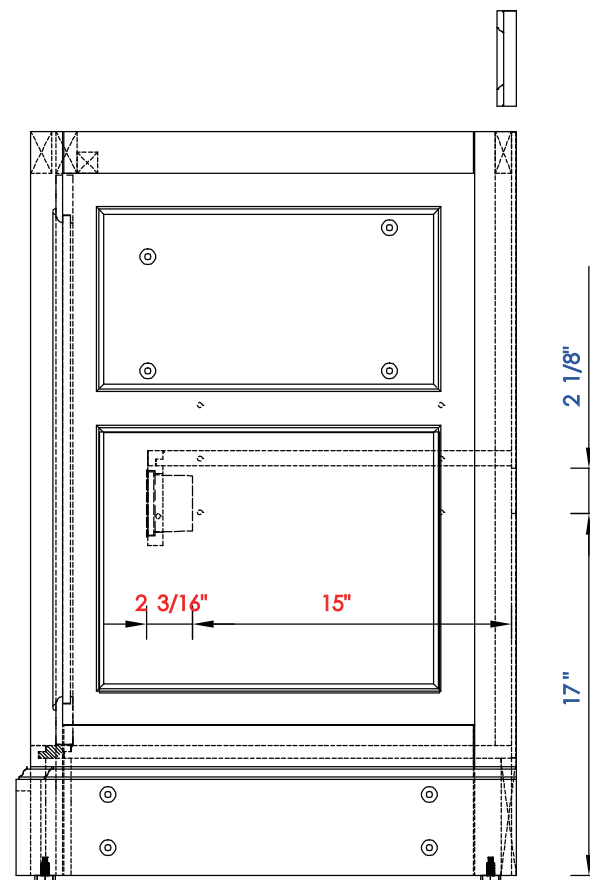

48"

Item Number:

825-V48-BW/SL

JAMES MARTIN

VANITIES

De Soto 48" Cabinet

Diagrams with Dimensions  
page 01 of 01

1219 mm

Item Number:

825-V48-BW/SL

JAMES MARTIN

VANITIES

De Soto 1219mm Cabinet

Diagrams with Dimensions  
page 01 of 01

117 11/16"

Item Number:

825-V48-BNM/BW/SL

825-DU22-BNM/BW/SL

De Soto Drawer Unit (V48+DU22+V48)

Diagrams with Dimensions

page 01 of 03

NOTE ONE: Countertops are not shown in these diagrams .(Cabinet Only)

NOTE TWO: Wood Backsplash (Shown) is designed for the molding detail to align with sinks in James Martin's Optional Countertops.

17 11/16"

Item Number:  
825-V48-BNM/BW/SL  
825-DU22-BNM/BW/SL

De Soto Drawer Unit (V48+DU22+V48)  
Diagrams with Dimensions  
page 03 of 03

NOTE ONE: Countertops are not shown in these diagrams .(Cabinet Only)