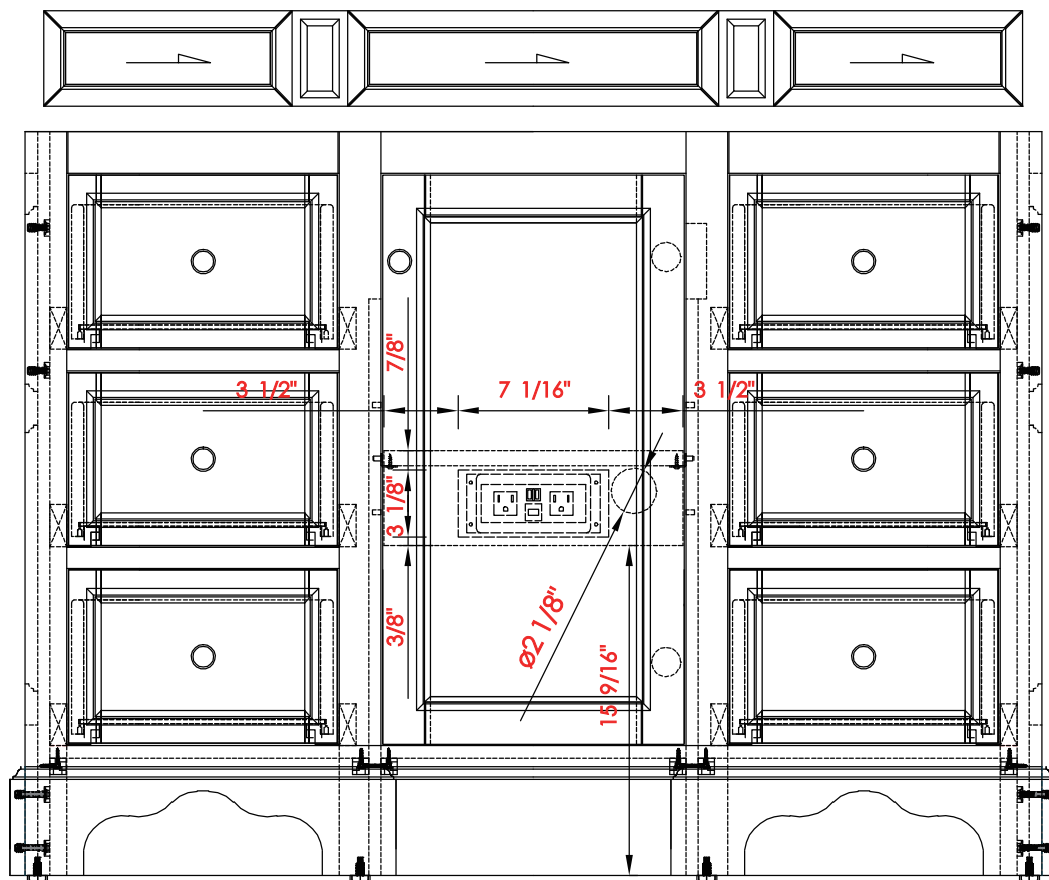

48"

Item Number:

825-V48-BW/SL

JAMES MARTIN

VANITIES

De Soto 48" Cabinet

Diagrams with Dimensions  
page 01 of 01

1219 mm

Item Number:

825-V48-BW/SL

JAMES MARTIN

VANITIES

De Soto 1219mm Cabinet

Diagrams with Dimensions  
page 01 of 01

117 11/16"

Item Number:

825-V48-BNM/BW/SL

825-DU22-BNM/BW/SL

De Soto Drawer Unit (V48+DU22+V48)

Diagrams with Dimensions

page 01 of 03

NOTE ONE: Countertops are not shown in these diagrams .(Cabinet Only)

NOTE TWO: Wood Backsplash (Shown) is designed for the molding detail to align with sinks in James Martin's Optional Countertops.

17 11/16"

Item Number:  
825-V48-BNM/BW/SL  
825-DU22-BNM/BW/SL

De Soto Drawer Unit (V48+DU22+V48)  
Diagrams with Dimensions  
page 03 of 03

NOTE ONE: Countertops are not shown in these diagrams .(Cabinet Only)