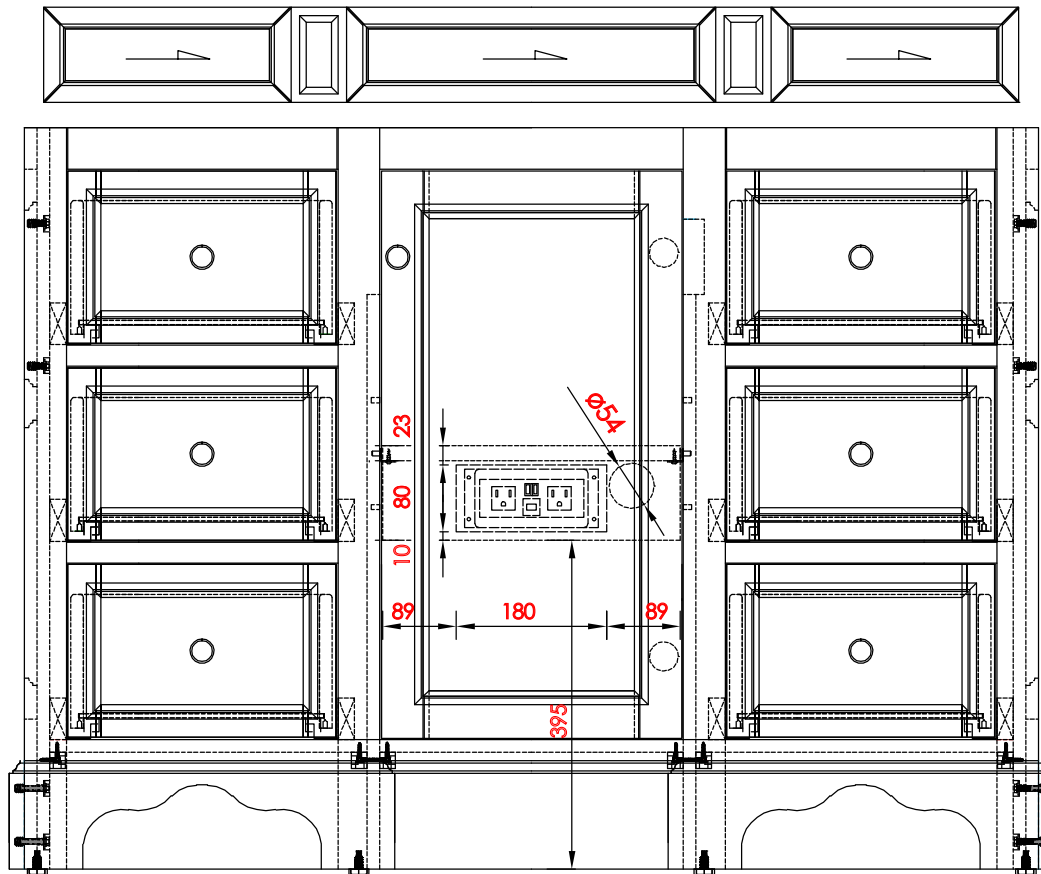

48"

Item Number:

825-V48-BW/SL

JAMES MARTIN

VANITIES

De Soto 48" Cabinet

Diagrams with Dimensions  
page 01 of 01

1219 mm

Item Number:

825-V48-BW/SL

JAMES MARTIN

VANITIES

De Soto 1219mm Cabinet

Diagrams with Dimensions  
page 01 of 01

117 11/16"

Item Number:

825-V48-BNM/BW/SL

825-DU22-BNM/BW/SL

De Soto Drawer Unit (V48+DU22+V48)

Diagrams with Dimensions

page 01 of 03

NOTE ONE: Countertops are not shown in these diagrams .(Cabinet Only)

NOTE TWO: Wood Backsplash (Shown) is designed for the molding detail to align with sinks in James Martin's Optional Countertops.

De Soto Drawer Unit (V48+DU22+V48)  
Diagrams with Dimensions  
page 02 of 03

NOTE ONE: Countertops are not shown in these diagrams .(Cabinet Only)

NOTE TWO: Internal Shelves (Shown) are designed to align with sinks in James Martin's Optional Countertops. Customers' own countertops and sinks may align differently, and modification may be required.  
Please consult our website for Countertop Diagrams: [www.jamesmartinvanities.com](http://www.jamesmartinvanities.com)