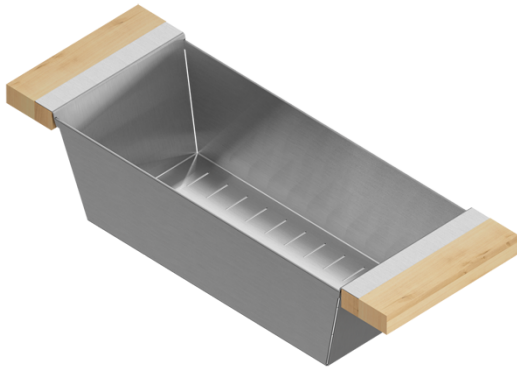

205323 | COLANDER

STAINLESS STEEL SINK ACCESSORY

Specifications

Model	205323
Collection	Colander
Compatible bowl dimension (front-to-back)	16"
Overall dimensions	6" × 17" × 4 1/4"

Warranty

Home Refinements offers a 1-YEAR LIMITED WARRANTY following the purchase date for all mobile parts, options and accessories against defects of material and workmanship. This warranty is limited to defects or damages resulting from a normal residential use. For further details on our product warranty, please refer to our catalog or Web site.

Features

- Can be used on top of sink to create extra workspace or on countertop
- Ideal to prepare or to serve food
- Innovative and functional design to match with other standard Home Refinements accessories
- 100% premium hard rock maple or walnut handles for high quality and durability
- Rubber-tipped footings for better stability and protection
- 304 series stainless steel (18/10)
- Elegant no. 4 brushed finish that matches the appliances