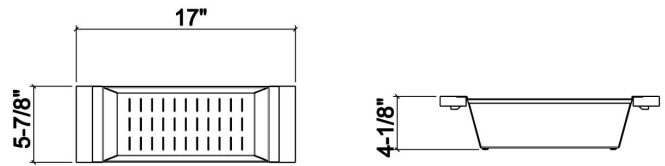

205323 | COLANDER

STAINLESS STEEL SINK ACCESSORY

Specifications

Model	205323
Collection	Colander
Compatible bowl dimension (front-to-back)	16"
Overall dimensions	6" × 17" × 4 1/4"

Warranty

Home Refinements offers a 1-YEAR LIMITED WARRANTY following the purchase date for all mobile parts, options and accessories against defects of material and workmanship. This warranty is limited to defects or damages resulting from a normal residential use. For further details on our product warranty, please refer to our catalog or Web site.