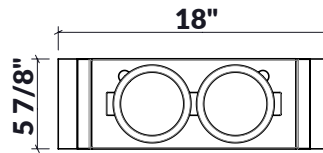

225211 | SERVING BIN WITH BOWLS (2)

STAINLESS STEEL SINK ACCESSORY

Specifications

Model	225211
Handle	Walnut
Compatible bowl dimension (front-to-back)	17"
Overall dimensions	6" x 18" x 4 1/2"

Warranty

Home Refinements offers a 1-YEAR LIMITED WARRANTY following the purchase date for all mobile parts, options and accessories against defects of material and workmanship. This warranty is limited to defects or damages resulting from a normal residential use. For further details on our product warranty, please refer to our catalog or Web site.