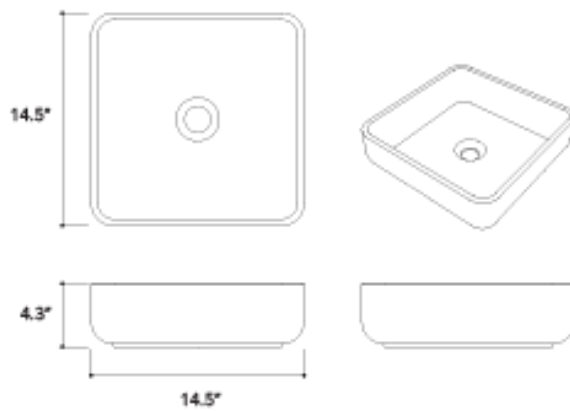

KONKRETUS

Model: 879

Dimensions

Height

4.3 In / 11 cm

Width

14.5 In / 37 cm

Depth

14.5 In / 37 cm

Weight

16.7 Lb / 7.6 Kg

Accessories

None

Available colors

Dimensions may vary due to the nature of our product. Product images are for illustrative purposes only and may differ from the actual product. Due to differences in monitors, colors of products may also appear different to those shown. Faucets & accessories are not included.