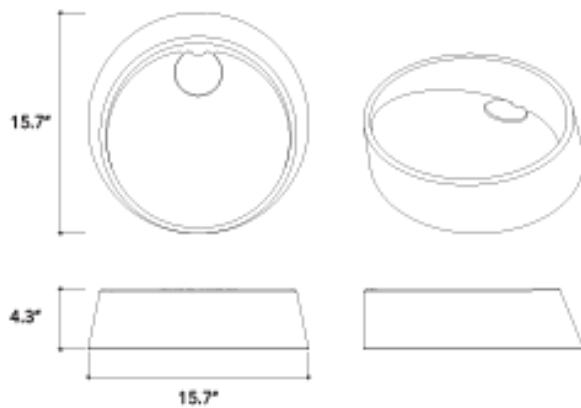

## Dimensions

### Height

4.3 In / 11 cm

### Width

15.7 In / 40 cm

### Depth

15.7 In / 40 cm