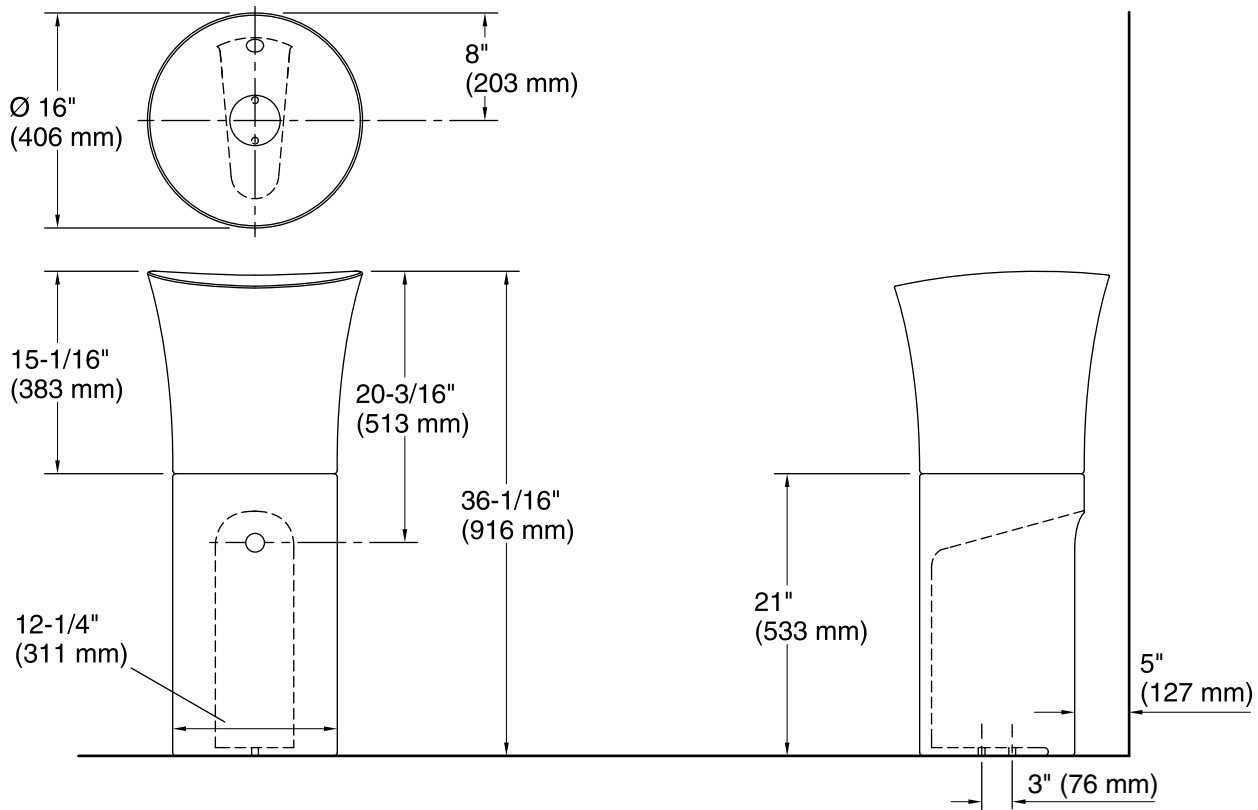

## Features

- Round basin and base
- No overflow.
- No faucet holes; requires wall- or counter-mount faucet.
- 16" (406 mm) x 16" (406 mm) x 36" (914 mm)

## Installation

- Pedestal Sink Combination

## Technical Information

All product dimensions are nominal.

Bowl configuration:	Single
Installation:	Pedestal
Bowl area (Center)	Length: 15-13/16" (402 mm) Width: 15-13/16" (402 mm) Bowl depth: 3-15/16" (100 mm) With overflow: Yes Water depth: 1-13/16" (46 mm)
Drain hole:	2-1/2" (64 mm)