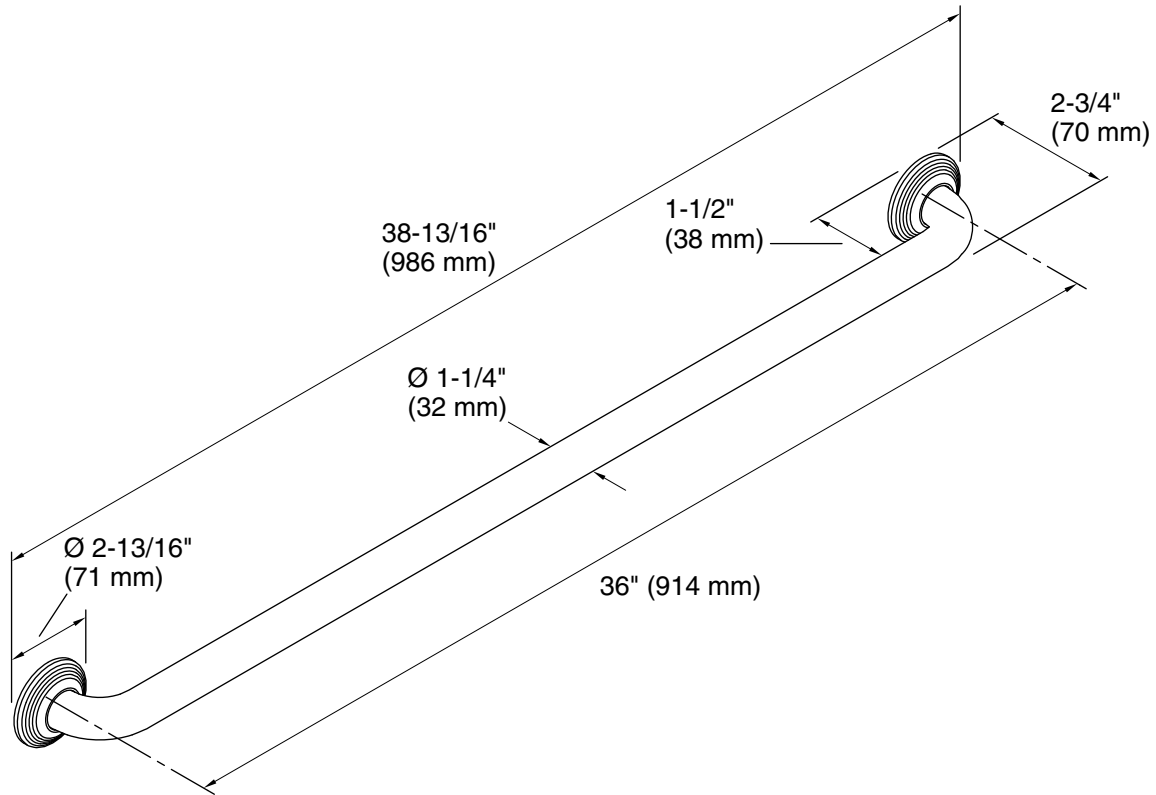

Technical Information

All product dimensions are nominal.

Installation Type: Wall-mount

Material: Metal

Notes

Measure your actual product for roughing-in details.

WARNING: Risk of personal injury. The wall plates on the grab bar must be mounted to a brace between the wall studs. This will ensure that the weight of the user is adequately supported.