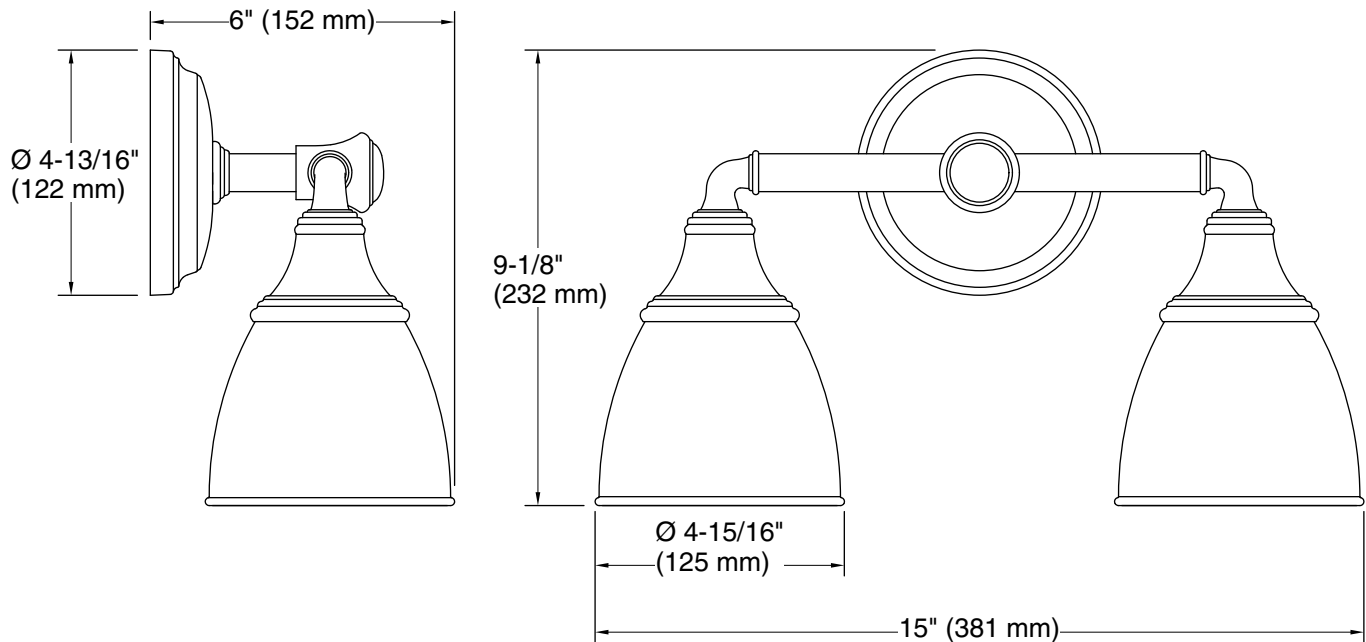

Features

- Frosted-glass shades.
- Sconce can be positioned up or down, depending on room setting.
- Coordinates with other products in the Devonshire collection.
- Suitable for damp locations, per UL 1598.

Technical Information

All product dimensions are nominal.

Installation Type: Wall-mount
Material: Metal, Glass
Number of Lights: 2

Notes

Install this product according to the installation guide.