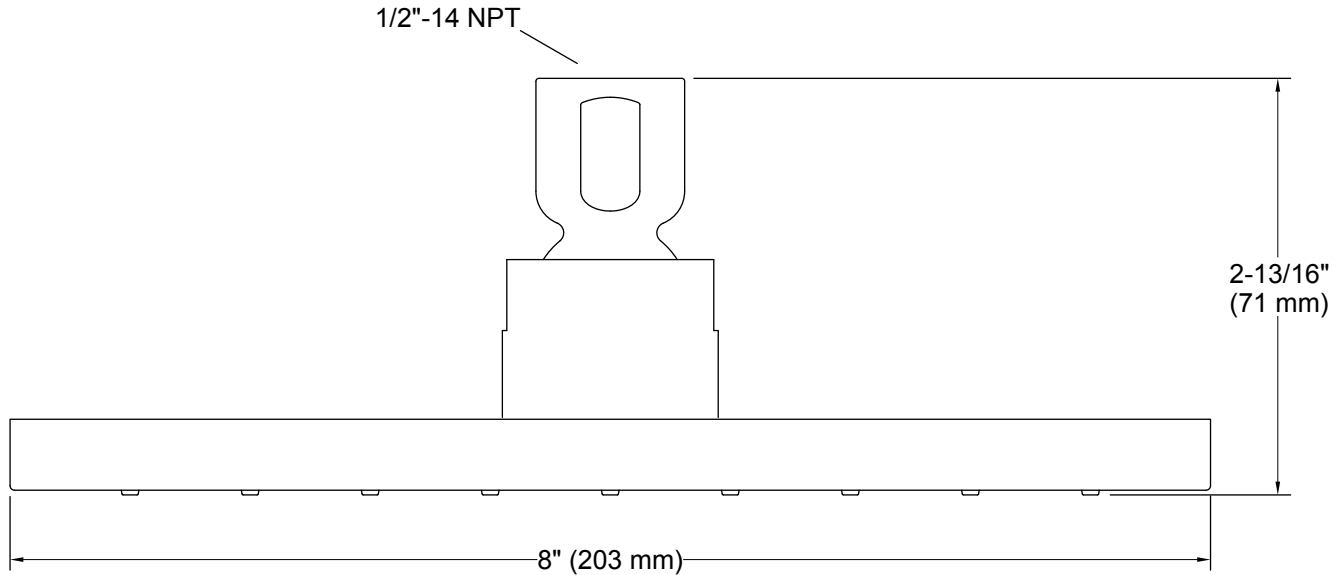

Technical Information

All product dimensions are nominal.

Showerhead/Body Spray:

Rated maximum flow: 1.75 gal/min (6.6 l/min)

Pressure: 80 psi (5.5 bar)

Notes

For use with automatic compensating valves rated at 1.4 gal/min (5.3 l/min) or less.

Install this product according to the installation instructions.