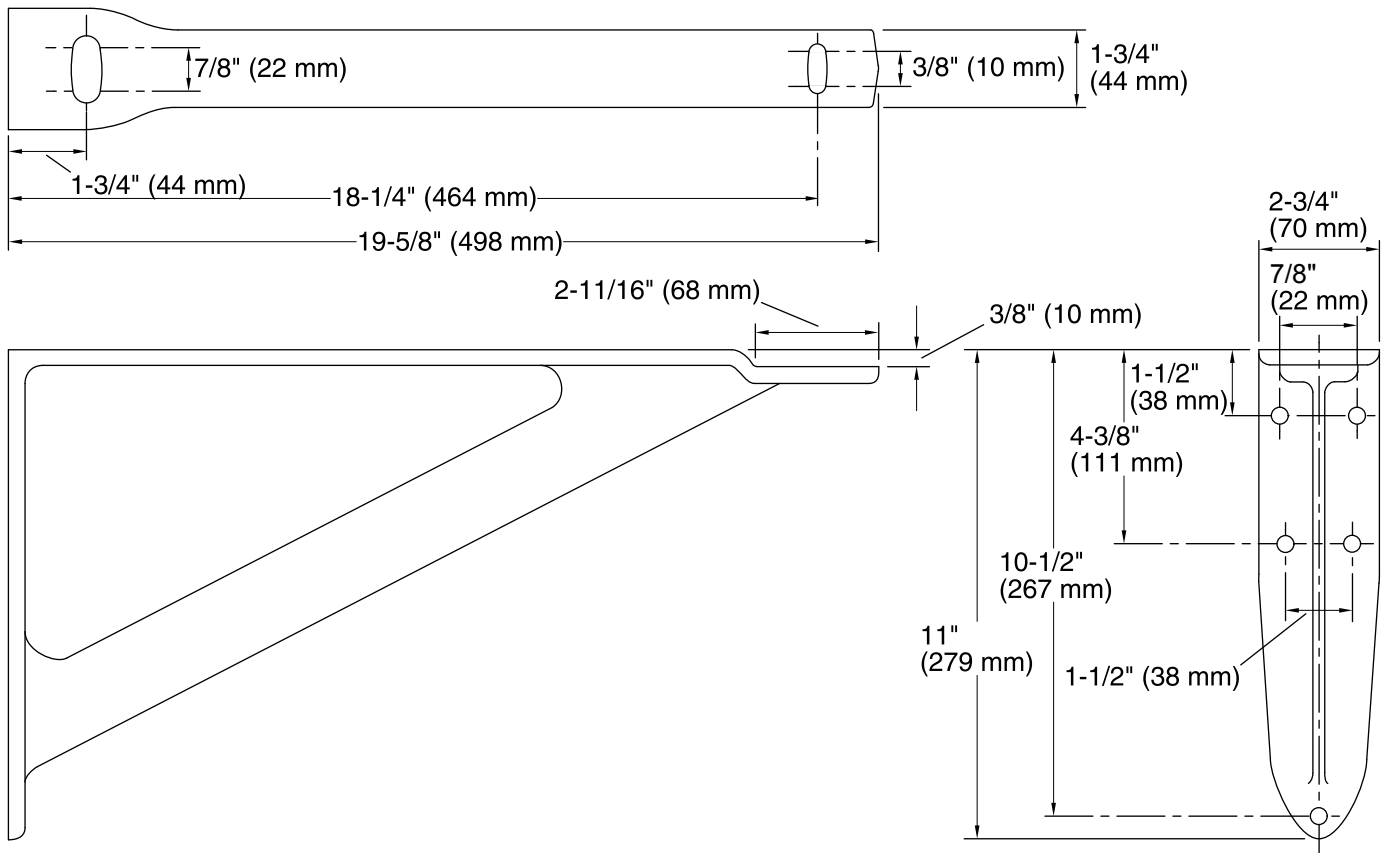

Hollister™ Gilford™

Wall-Mount Sink Brackets

K-1814-P

Features

- Set of two brackets.
- Enameled cast iron construction.

Installation

- Wall-mount

Codes/Standards

None Applicable

KOHLER® One-Year Limited Warranty

See website for detailed warranty information.

Technical Information

All product dimensions are nominal.

Installation Type: Wall-mount

Material: Metal

Notes