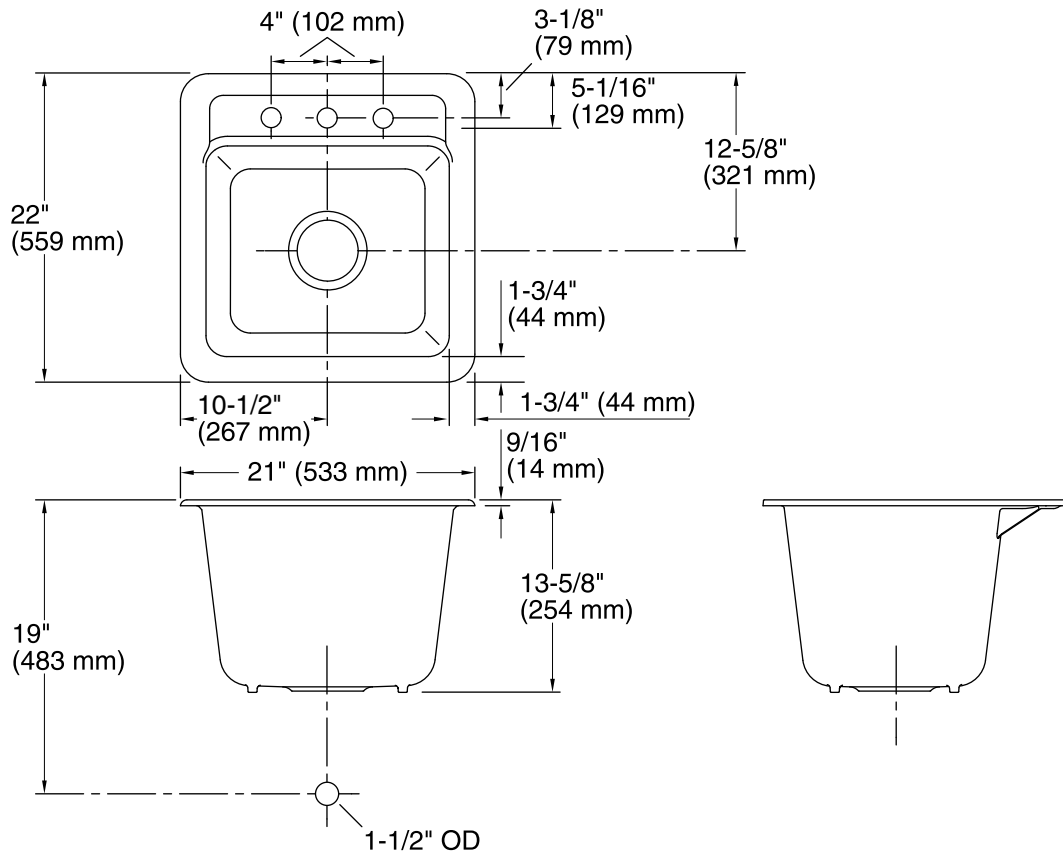

#### Features

- Fits minimum 21-inch base cabinet if installed as top-mount.
- Fits minimum 24-inch base cabinet if installed as under-mount.
- Single bowl.
- 12-1/2-inch depth provides generous workspace.
- Three faucet holes.
- Small size fits compact spaces.

### Technical Information

All product dimensions are nominal.

Bowl configuration:	Single
Installation:	Top-mount, Under-mount
Min. base cabinet width:	24" (610 mm)
Bowl area (Only):	Length: 17-1/2" (445 mm) Width: 15-3/16" (386 mm) Bowl depth: 12-1/2" (318 mm) Water depth: 12-1/2" (318 mm)
Number of deck holes:	3
Faucet hole(s):	1-3/8" (35 mm)
Drain hole:	3-7/8" (98 mm)
Template:	1079985-7, required, included