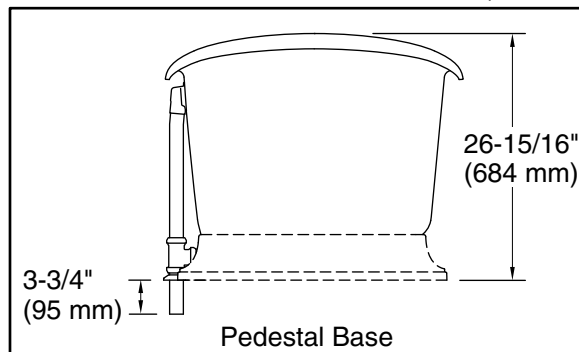

### Technical Information

All product dimensions are nominal.

Installation:	Freestanding
Drain location:	Center rear
Basin area, bottom:	48-15/16" x 24-3/4" (1243 mm x 629 mm)
Basin area, top:	58-11/16" x 27-13/16" (1491 mm x 706 mm)
Weight:	396.2 lbs (179.7 kg)
Minimum floor load:	90 lbs/ft <sup>2</sup> (439.4 kg/m <sup>2</sup> )
Water depth:	14-3/8" (366 mm)
Water capacity:	90 gal (340.7 L)
Template:	1344921-7, not required, not included