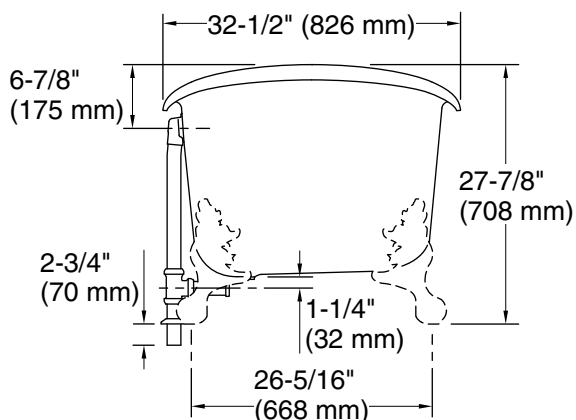

### Technical Information

All product dimensions are nominal.

Installation:	Freestanding
Drain location:	Center rear
Basin area, bottom:	48-15/16" x 24-3/4" (1243 mm x 629 mm)
Basin area, top:	58-11/16" x 27-13/16" (1491 mm x 706 mm)
Weight:	396.2 lbs (179.7 kg)
Minimum floor load:	90 lbs/ft <sup>2</sup> (439.4 kg/m <sup>2</sup> )
Water depth:	14-3/8" (366 mm)
Water capacity:	90 gal (340.7 L)
Template:	1344921-7, not required, not included