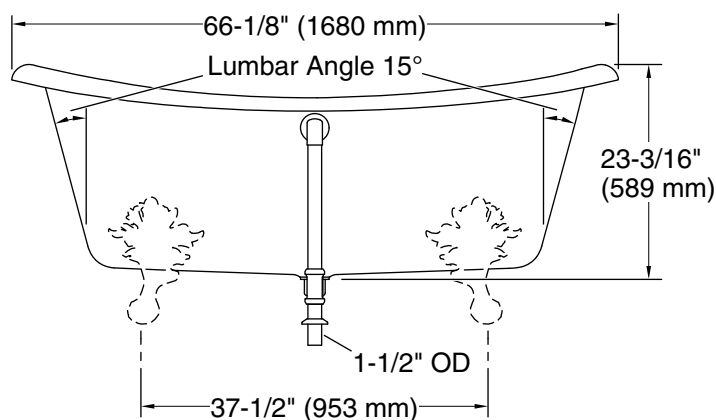

### Technical Information

All product dimensions are nominal.

Installation:	Freestanding
Drain location:	Center rear
Basin area, bottom:	48-15/16" x 24-3/4" (1243 mm x 629 mm)
Basin area, top:	58-11/16" x 27-13/16" (1491 mm x 706 mm)
Weight:	396.2 lbs (179.7 kg)
Minimum floor load:	90 lbs/ft <sup>2</sup> (439.4 kg/m <sup>2</sup> )
Water depth:	14-3/8" (366 mm)
Water capacity:	90 gal (340.7 L)
Template:	1344921-7, not required, not included