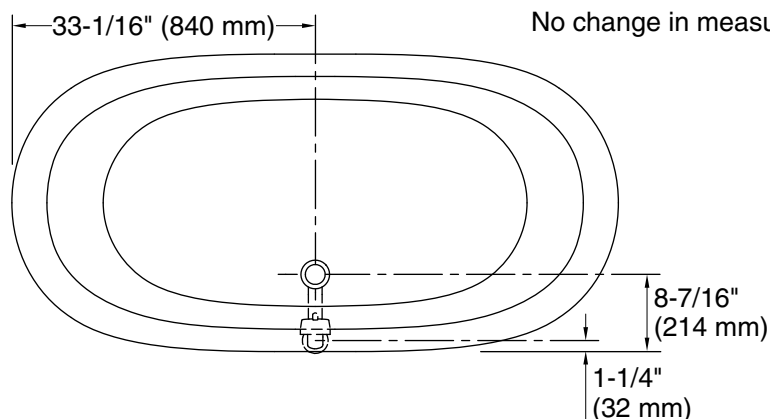

### Technical Information

All product dimensions are nominal.

Installation:	Freestanding
Drain location:	Center rear
Basin area, bottom:	48-15/16" x 24-3/4" (1243 mm x 629 mm)
Basin area, top:	58-11/16" x 27-13/16" (1491 mm x 706 mm)
Weight:	396.2 lbs (179.7 kg)
Minimum floor load:	90 lbs/ft <sup>2</sup> (439.4 kg/m <sup>2</sup> )
Water depth:	14-3/8" (366 mm)
Water capacity:	90 gal (340.7 L)
Template:	1344921-7, not required, not included