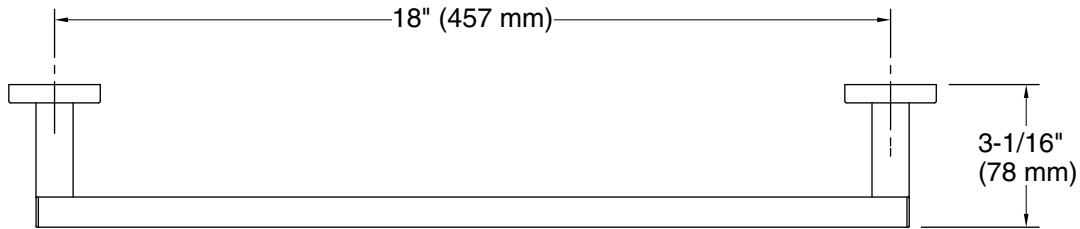

Features

- 18" (457 mm) bar.
- Coordinates with other products in the Square collection.

Material

- Premium metal construction for durability and reliability.
- KOHLER finishes resist corrosion and tarnishing.

Technical Information

All product dimensions are nominal.

Material: Zinc, Stainless Steel

Notes

Install this product according to the installation instructions.

CAUTION: Risk of personal injury. Do not install these products in any area where they are likely to be used inadvertently as a grab bar or support bar. These products are not designed or intended for use as a grab bar or support bar.