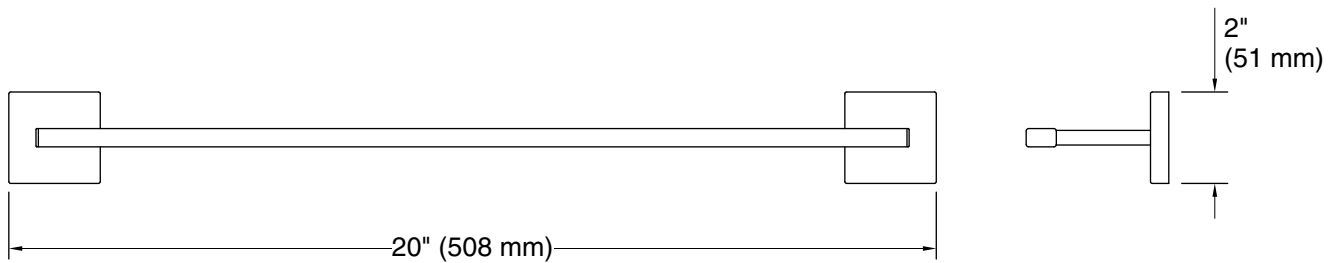

Features

- 18" (457 mm) bar.
- Coordinates with other products in the Square collection.

Material

- Premium metal construction for durability and reliability.
- KOHLER finishes resist corrosion and tarnishing.

Installation

- Installation hardware and template included.

Recommended Products/Accessories

- K-31507-TA bath towel with Tatami weave, 30" x 58"
- K-31507-TE bath towel with Terry weave, 30" x 58"
- K-31507-TX bath towel with Textured weave, 30" x 58"
- K-23729 Stainless steel cleaner

Technical Information

All product dimensions are nominal.

Material: Zinc, Stainless Steel

Notes

Install this product according to the installation instructions.

CAUTION: Risk of personal injury. Do not install these products in any area where they are likely to be used inadvertently as a grab bar or support bar. These products are not designed or intended for use as a grab bar or support bar.