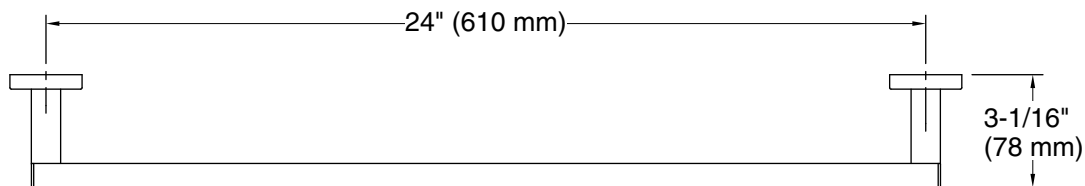

Features

- 24" (610 mm) bar.
- Coordinates with other products in the Square collection.

Material

- Premium metal construction for durability and reliability.
- KOHLER finishes resist corrosion and tarnishing.

Technical Information

All product dimensions are nominal.

Material: Zinc, Stainless Steel

Notes

Install this product according to the installation instructions.

CAUTION: Risk of personal injury. Do not install these products in any area where they are likely to be used inadvertently as a grab bar or support bar. These products are not designed or intended for use as a grab bar or support bar.