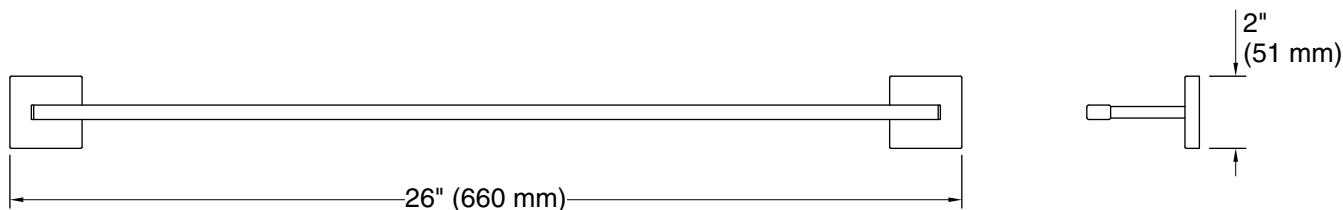

Features

- 24" (610 mm) bar.
- Coordinates with other products in the Square collection.

Material

- Premium metal construction for durability and reliability.
- KOHLER finishes resist corrosion and tarnishing.

Installation

- Installation hardware and template included.

Recommended Products/Accessories

- K-31506-TA bath sheet with Tatami weave, 35" x 70"
- K-31506-TE bath sheet with Terry weave, 35" x 70"
- K-31506-TX bath sheet with Textured weave, 35" x 70"
- K-23729 Stainless steel cleaner

Technical Information

All product dimensions are nominal.

Material: Zinc, Stainless Steel

Notes

Install this product according to the installation instructions.

CAUTION: Risk of personal injury. Do not install these products in any area where they are likely to be used inadvertently as a grab bar or support bar. These products are not designed or intended for use as a grab bar or support bar.