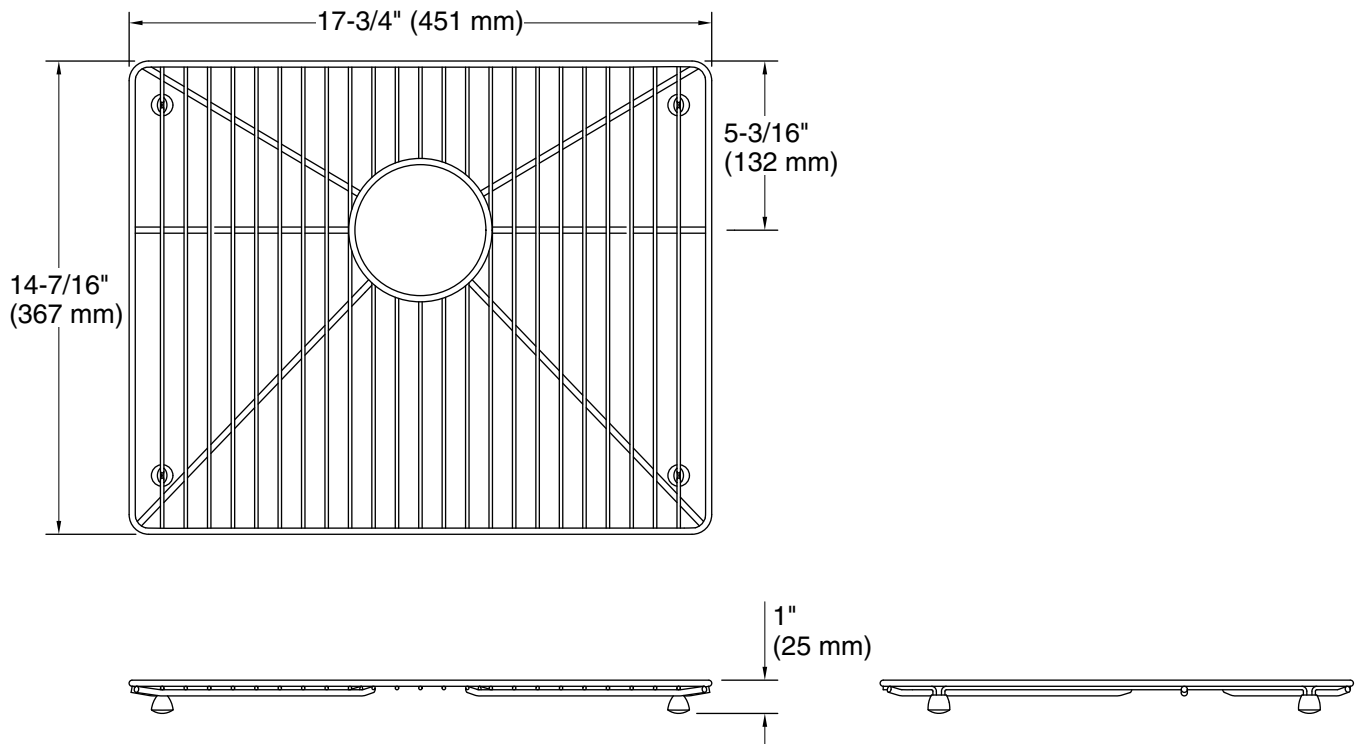

Color	Code	Description
-------	------	-------------

	ST	Stainless Steel
--	----	-----------------

Technical Information

All product dimensions are nominal.

Installation Type: Fixture-mount

Material: Stainless Steel