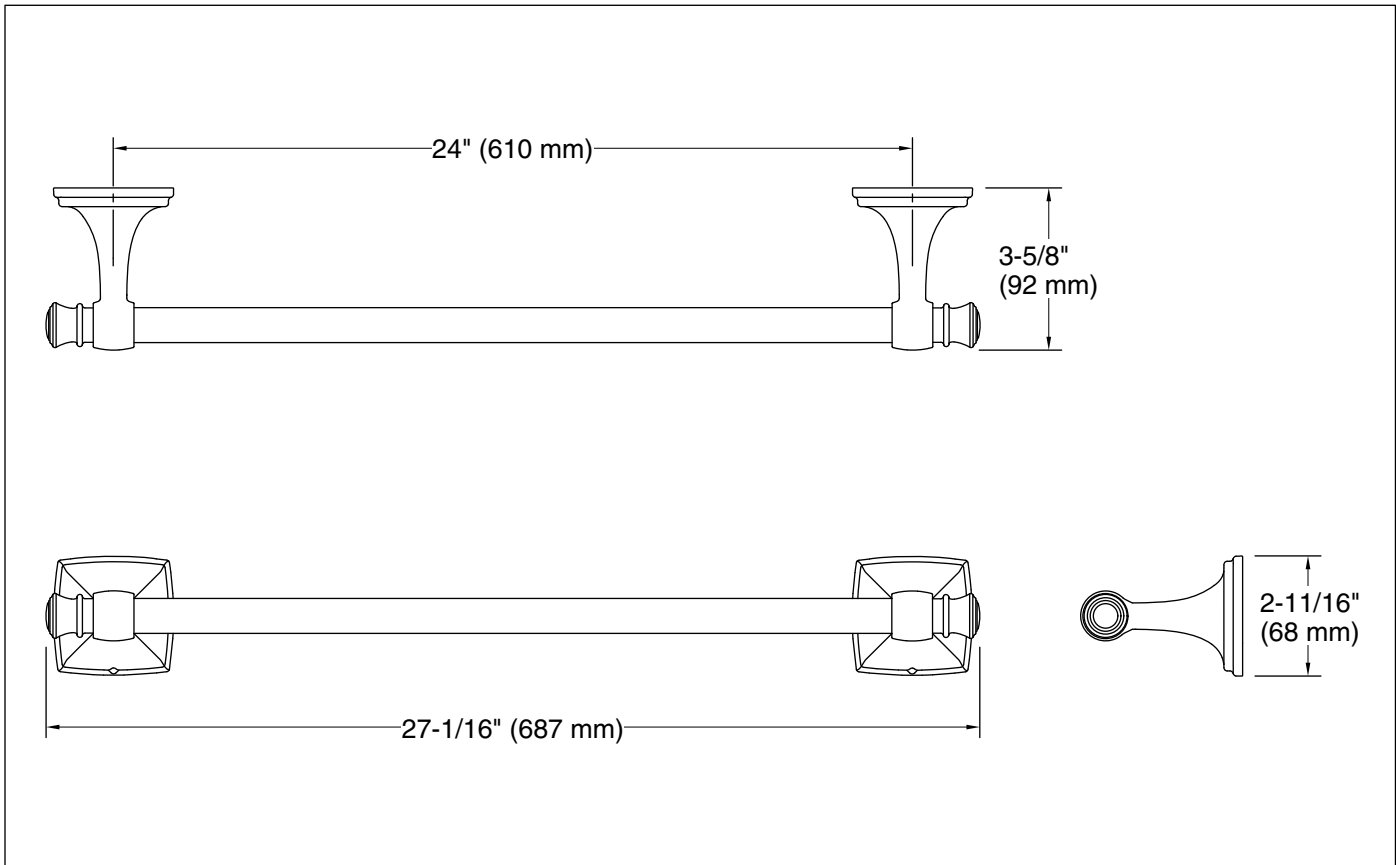

Features

- 24" (610 mm) bar.
- Coordinates with transitional-style KOHLER® faucets and showering components.

Material

- Premium metal construction for durability and reliability.
- KOHLER finishes resist corrosion and tarnishing.

Installation

- Installation hardware and template included.

Recommended Products/Accessories

K-31506-TA bath sheet with Tatami weave, 35" x 70"
K-31506-TE bath sheet with Terry weave, 35" x 70"
K-31506-TX bath sheet with Textured weave, 35" x 70"
K-23729 Stainless steel cleaner

Technical Information

All product dimensions are nominal.

Installation Type: Wall-mount

Material: Zinc, Stainless Steel

Notes

Install this product according to the installation instructions.

CAUTION: Risk of personal injury. Do not install these products in any area where they are likely to be used inadvertently as a grab bar or support bar. These products are not designed or intended for use as a grab bar or support bar.