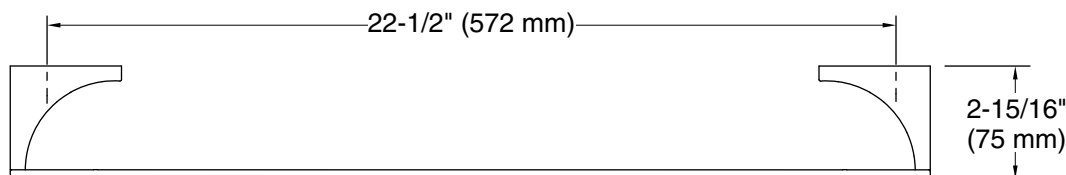

Features

- 24" (610 mm) bar.
- Coordinates with contemporary-style KOHLER® faucets and showering components.

Material

- Premium metal construction for durability and reliability.
- KOHLER finishes resist corrosion and tarnishing.

Technical Information

All product dimensions are nominal.

Installation Type: Wall-mount

Material: Zinc, Stainless Steel

Notes

Install this product according to the installation instructions.

CAUTION: Risk of personal injury. Do not install these products in any area where they are likely to be used inadvertently as a grab bar or support bar. These products are not designed or intended for use as a grab bar or support bar.