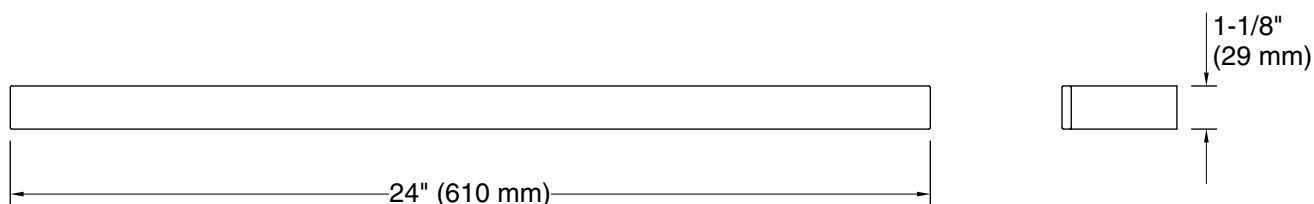

Features

- 24" (610 mm) bar.
- Coordinates with contemporary-style KOHLER® faucets and showering components.

Material

- Premium metal construction for durability and reliability.
- KOHLER finishes resist corrosion and tarnishing.

Installation

- Installation hardware and template included.

Recommended Products/Accessories

K-31506-TA bath sheet with Tatami weave, 35" x 70"
K-31506-TE bath sheet with Terry weave, 35" x 70"
K-31506-TX bath sheet with Textured weave, 35" x 70"
K-23729 Stainless steel cleaner

Technical Information

All product dimensions are nominal.

Installation Type: Wall-mount

Material: Zinc, Stainless Steel

Notes

Install this product according to the installation instructions.

CAUTION: Risk of personal injury. Do not install these products in any area where they are likely to be used inadvertently as a grab bar or support bar. These products are not designed or intended for use as a grab bar or support bar.