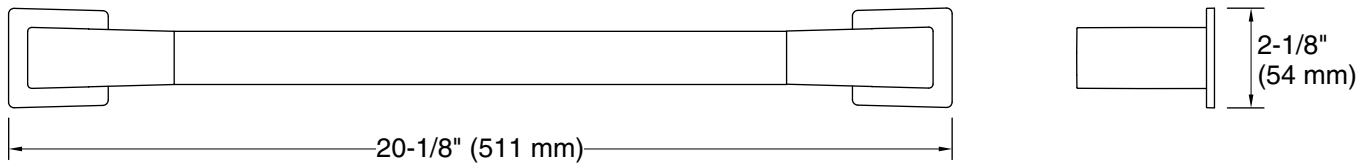

Features

- 18" (457 mm) bar.
- Coordinates with Honesty faucets and showering components to complete your bathroom.

Material

- Premium metal construction for durability and reliability.
- KOHLER finishes resist corrosion and tarnishing.

Recommended Products/Accessories

- K-31506-TA bath sheet with Tatami weave, 35" x 70"
- K-31506-TE bath sheet with Terry weave, 35" x 70"
- K-31506-TX bath sheet with Textured weave, 35" x 70"

Codes/Standards

Technical Information

All product dimensions are nominal.

Installation Type: Wall-mount

Material: Zinc, Stainless Steel

Notes

Install this product according to the installation instructions.

CAUTION: Risk of personal injury. Do not install these products in any area where they are likely to be used inadvertently as a grab bar or support bar. These products are not designed or intended for use as a grab bar or support bar.