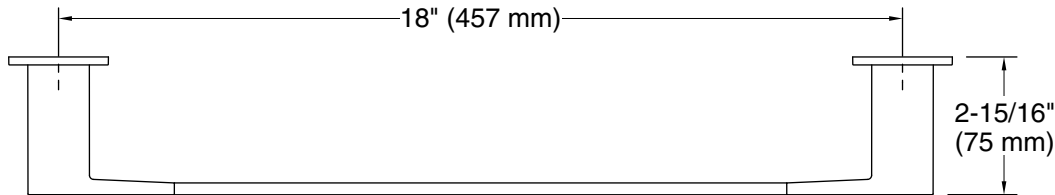

Features

- 18" (457 mm) bar.
- Coordinates with Honesty faucets and showering components to complete your bathroom.

Material

- Premium metal construction for durability and reliability.
- KOHLER finishes resist corrosion and tarnishing.

Technical Information

All product dimensions are nominal.

Installation Type: Wall-mount

Material: Zinc, Stainless Steel

Notes

Install this product according to the installation instructions.

CAUTION: Risk of personal injury. Do not install these products in any area where they are likely to be used inadvertently as a grab bar or support bar. These products are not designed or intended for use as a grab bar or support bar.