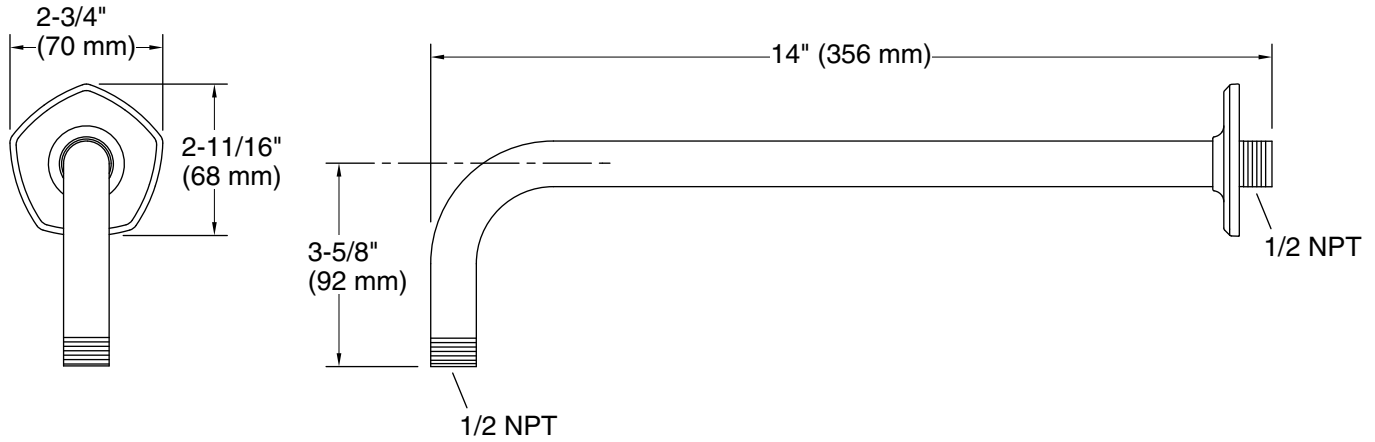

Features

- 15" (381 mm) x 2-3/4" (70 mm) x 2-3/4" (70 mm).
- Part of the Occasion bathroom faucet and accessory collection.

Material

- Durable metal construction.
- KOHLER finishes resist corrosion and tarnishing.

Installation

- 1/2 -14 NPT connection.
- Wall-mount.

Recommended Products/Accessories

K-23723 Faucet cleaner

Codes/Standards

None Applicable

KOHLER® Faucet Lifetime Limited Warranty

See website for detailed warranty information.

Technical Information

All product dimensions are nominal.