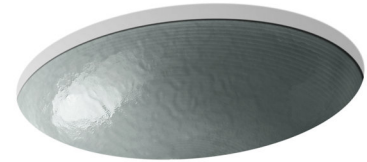

Features

- Bowl-shaped basin in Stone with concentric ring styling.
- No faucet holes; requires wall- or counter-mount faucet.
- Glass material provides a strong, durable surface that is easy to clean.
- Fits in or within a standard size countertop and works with a variety of faucet styles.
- The Whist sink is available in clear glass (Ice), Translucent colors, and Opaque colors.

Material

- Glass

Installation

- Under-mount

Recommended Products/Accessories

K-7107 Decorative Drain
K-7108 Decorative Drain
K-7129 Drain
K-9018 P-Trap

Included Components

Additional Components:
Hardware kit
drain gasket kit

Color	Code	Description
-------	------	-------------

	B11	Ice
--	-----	-----

Technical Information

All product dimensions are nominal.

Bowl configuration:	Single
Installation:	Under-mount
Bowl area (Only):	Length: 17-3/16" (437 mm) Width: 14-3/16" (360 mm) Bowl depth: 4-3/4" (121 mm) Water depth: 4-3/4" (121 mm)
Drain hole:	1-3/4" (44 mm)
Template:	1151011-7, required, included