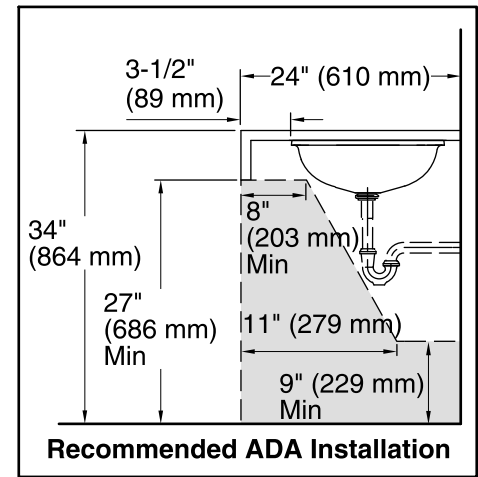

Color	Code	Description
-------	------	-------------

	B11	Ice
--	-----	-----

Technical Information

All product dimensions are nominal.

Bowl configuration:	Single
Installation:	Under-mount
Bowl area (Only):	Length: 17-3/16" (437 mm) Width: 14-3/16" (360 mm) Bowl depth: 4-3/4" (121 mm) Water depth: 4-3/4" (121 mm)
Drain hole:	1-3/4" (44 mm)
Template:	1151011-7, required, included