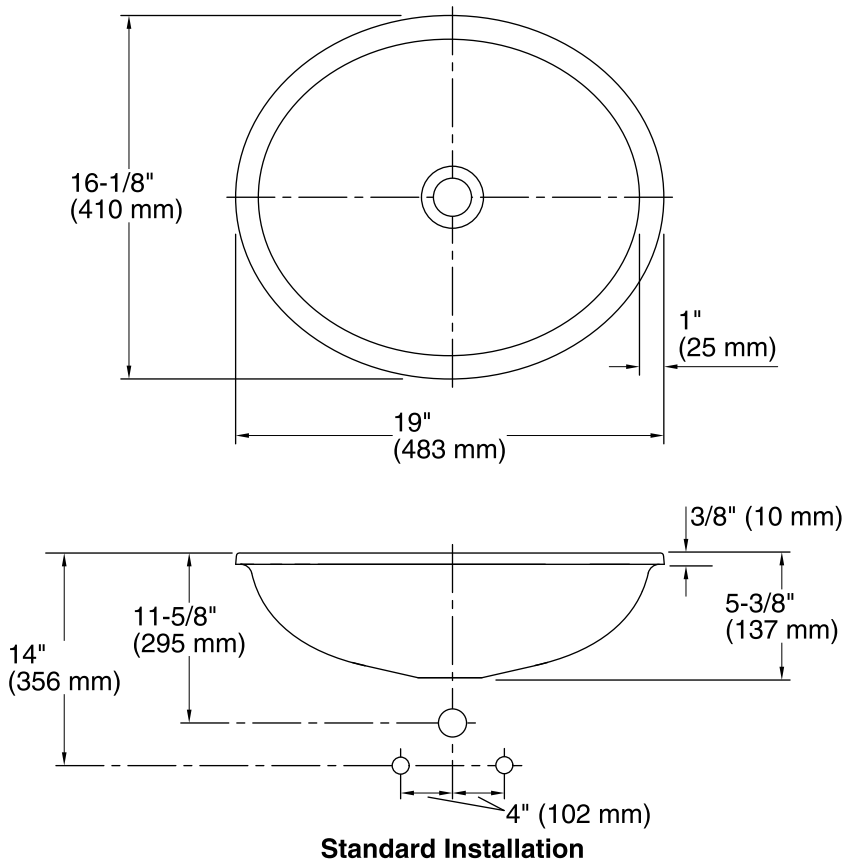

Color	Code	Description
-------	------	-------------

	B11	Ice
--	-----	-----

Technical Information

All product dimensions are nominal.

Bowl configuration:	Single
Installation:	Under-mount
Bowl area (Only):	Length: 17-3/16" (437 mm) Width: 14-3/16" (360 mm) Bowl depth: 4-3/4" (121 mm) Water depth: 4-3/4" (121 mm)
Drain hole:	1-3/4" (44 mm)
Template:	1151011-7, required, included