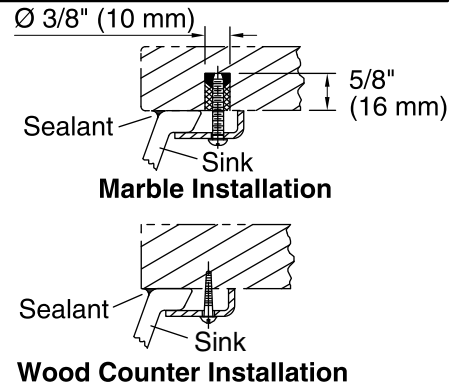

Color	Code	Description
-------	------	-------------

	B11	Ice
--	-----	-----

Technical Information

All product dimensions are nominal.

Bowl configuration:	Single
Installation:	Under-mount
Bowl area (Only):	Length: 17-3/16" (437 mm) Width: 14-3/16" (360 mm) Bowl depth: 4-3/4" (121 mm) Water depth: 4-3/4" (121 mm)
Drain hole:	1-3/4" (44 mm)
Template:	1151011-7, required, included