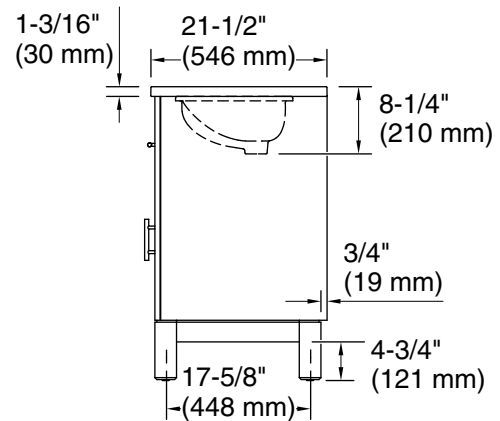

Technical Information

All product dimensions are nominal.

Notes

Install this product according to the installation instructions.