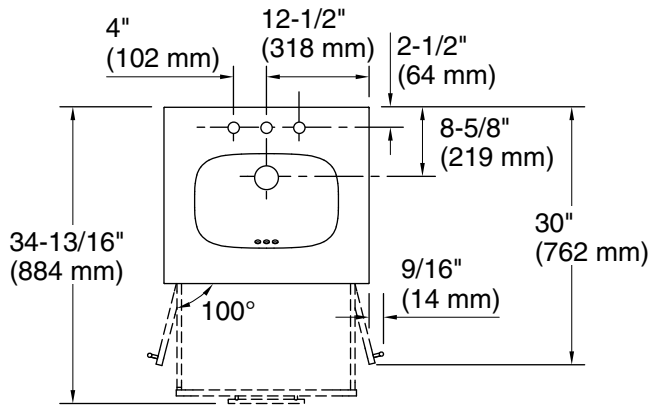

Technical Information

All product dimensions are nominal.

Notes

Install this product according to the installation instructions.