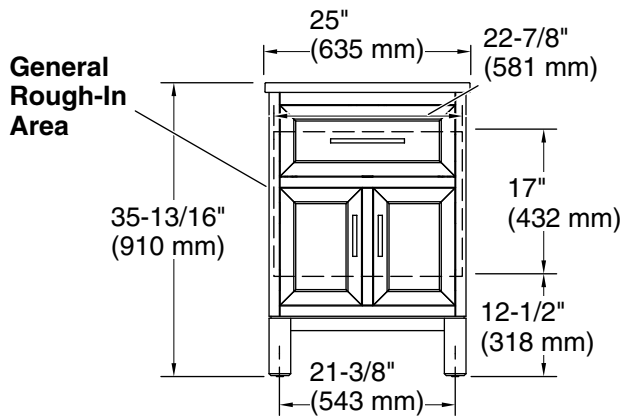

Technical Information

All product dimensions are nominal.

Notes

Install this product according to the installation instructions.