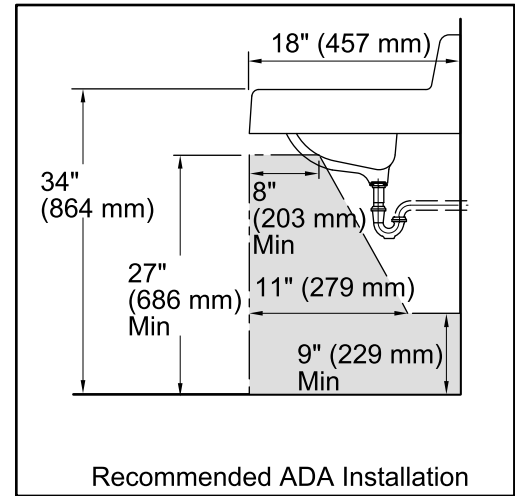

### Technical Information

All product dimensions are nominal.

- Bowl configuration: Single  
 Installation: Wall-mount  
 Bowl area (Only): Length: 15" (381 mm)  
 Width: 10" (254 mm)  
 Water depth: 5" (127 mm)  
 Number of deck holes: 3  
 Faucet hole spacing: 8" (203 mm)  
 Faucet hole(s): 1-3/8" (35 mm)  
 Drain hole: 1-3/4" (44 mm)