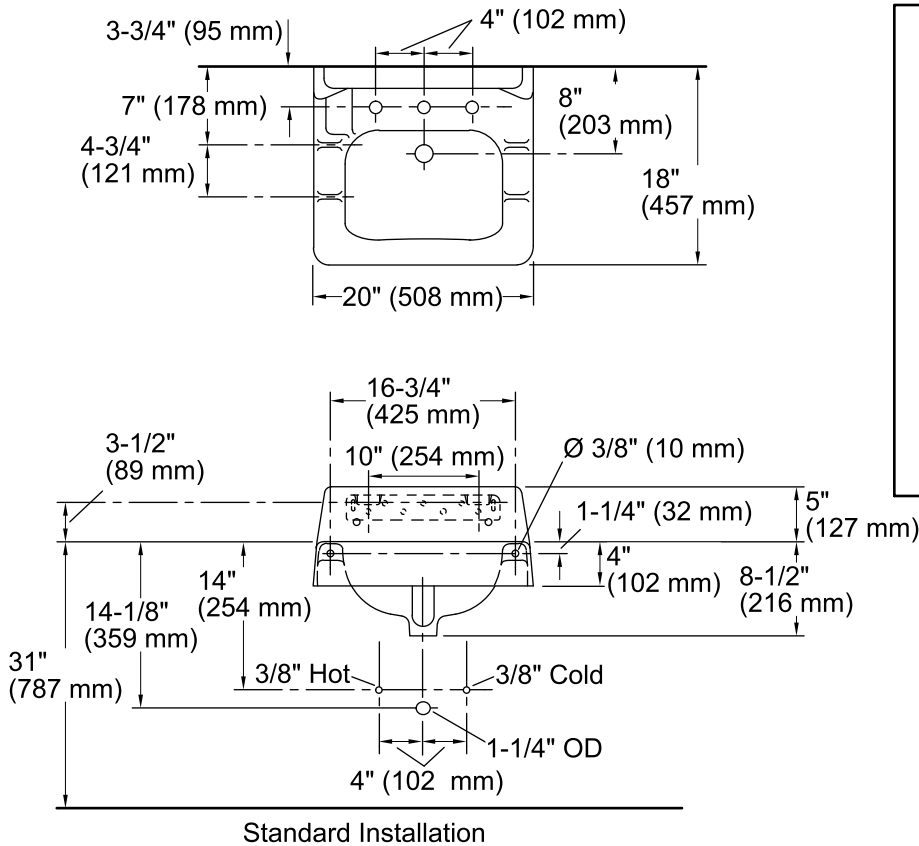

### Technical Information

All product dimensions are nominal.

- Bowl configuration: Single  
 Installation: Wall-mount  
 Bowl area (Only): Length: 15" (381 mm)  
 Width: 10" (254 mm)  
 Water depth: 5" (127 mm)  
 Number of deck holes: 3  
 Faucet hole spacing: 8" (203 mm)  
 Faucet hole(s): 1-3/8" (35 mm)  
 Drain hole: 1-3/4" (44 mm)