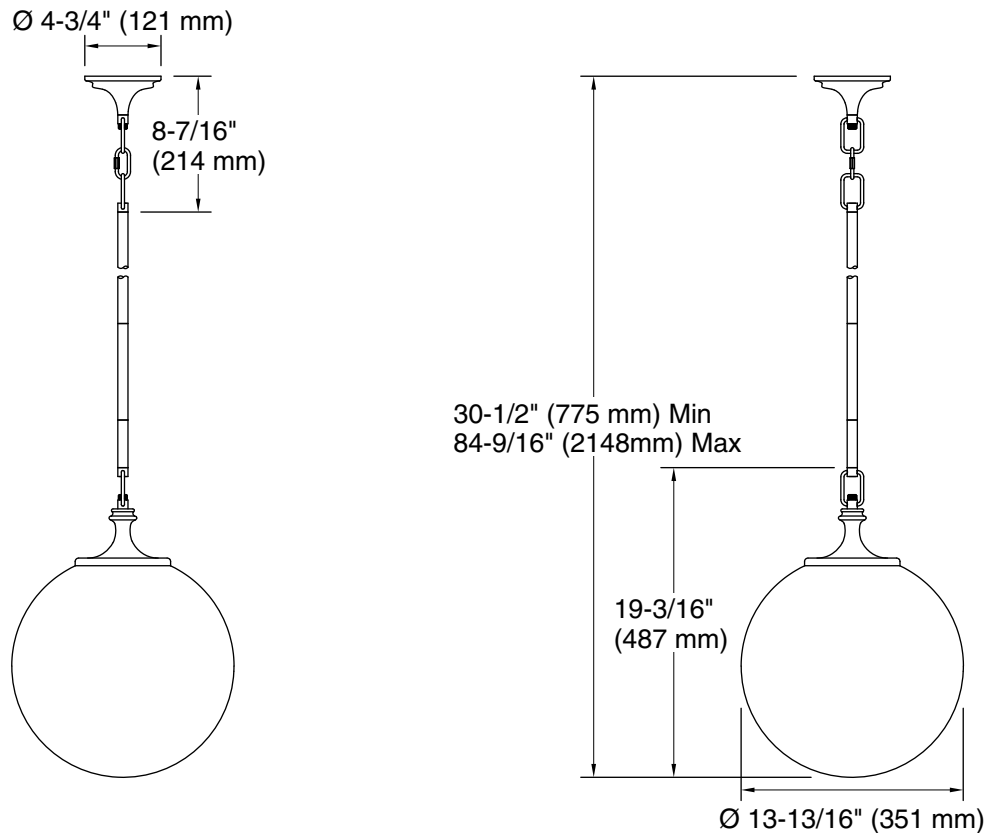

Required Electrical Service

One circuit required.

120 V, 60 Hz

Technical Information

All product dimensions are nominal.

Material:	Steel, Aluminum, Glass
Number of Lights:	1
Lighting Type:	Socket-based
Socket Type:	E-26 Medium
Number of Shades:	1
Hanging Type:	Downrod
Downrod Detail:	1 x 3" (76 mm), 1 x 6" (152 mm), 1 x 12" (305 mm), 2 x 18" (457 mm)
Height:	30-1/2" (774 mm) - 84-1/2" (2146 mm)