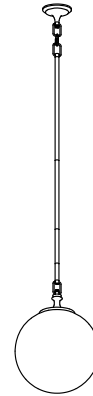

Codes/Standards

UL 1598
CSA C22.2 No. 250.0

**KOHLER® Indoor Lighting Fixtures
Limited Warranty**

See website for detailed warranty information.

Available Colors/Finishes

Color tiles intended for reference only.

Color	Code	Description
	SNL	Polished Nickel
	2GL	Brushed Moderne Brass