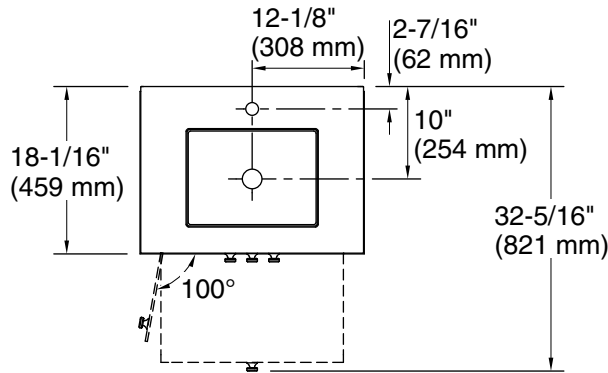

Waste Pipe Location Information