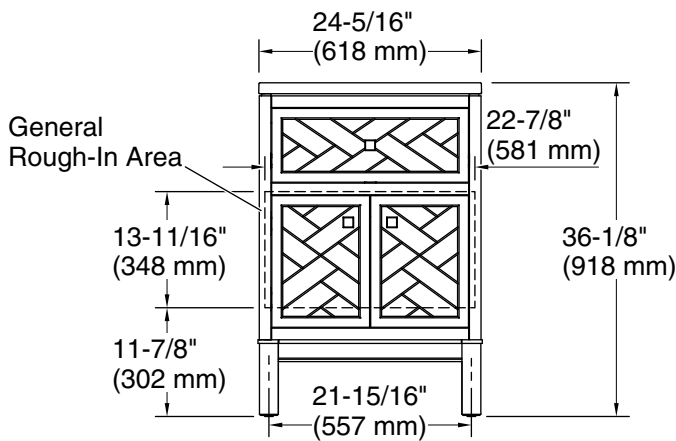

Waste Pipe Location Information