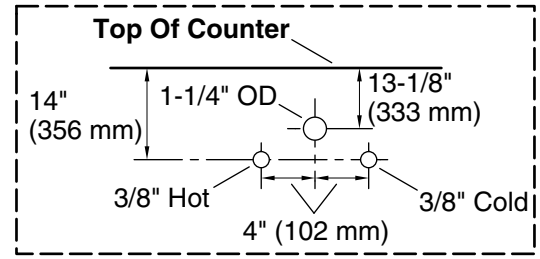

Waste Pipe Location Information