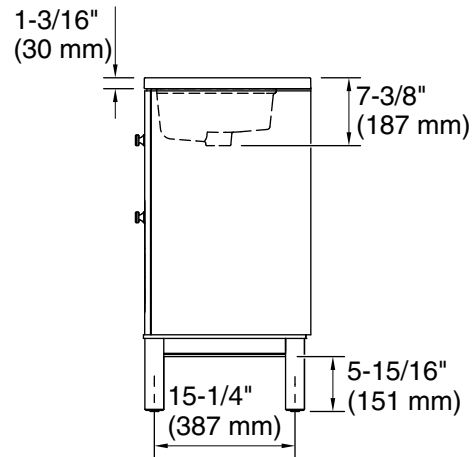

Technical Information

All product dimensions are nominal.

Notes

Install this product according to the installation instructions.