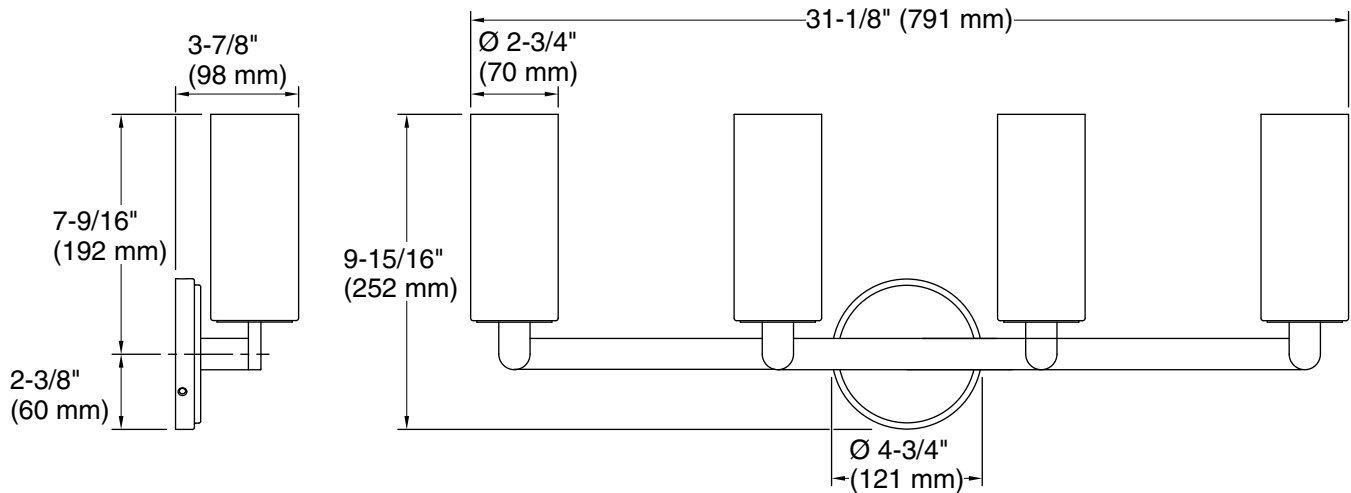

Features

- Rounded glass shades join pristinely with decorative mounts, creating an elegant simplicity
- Sconces can be positioned up or down, depending on room setting
- Candelabra base (E12) socket, works best with B11 or T8 bulb (sold separately)
- Suitable for damp locations, per UL 1598
- Includes installation hardware
- Coordinates with other products in the Crue collection

Required Electrical Service

One circuit required.

120 V, 1.33 A, 60 Hz

Notes

Install this product according to the installation instructions.

Technical Information

All product dimensions are nominal.

Material: Steel, Glass, Aluminum

Number of Lights: 4

Lighting Type: Socket-based

Socket Type: E-12 Candelabra

Number of Shades: 4

Shade Type: Frosted Glass

Hanging Type: Non-hanging

Height: -