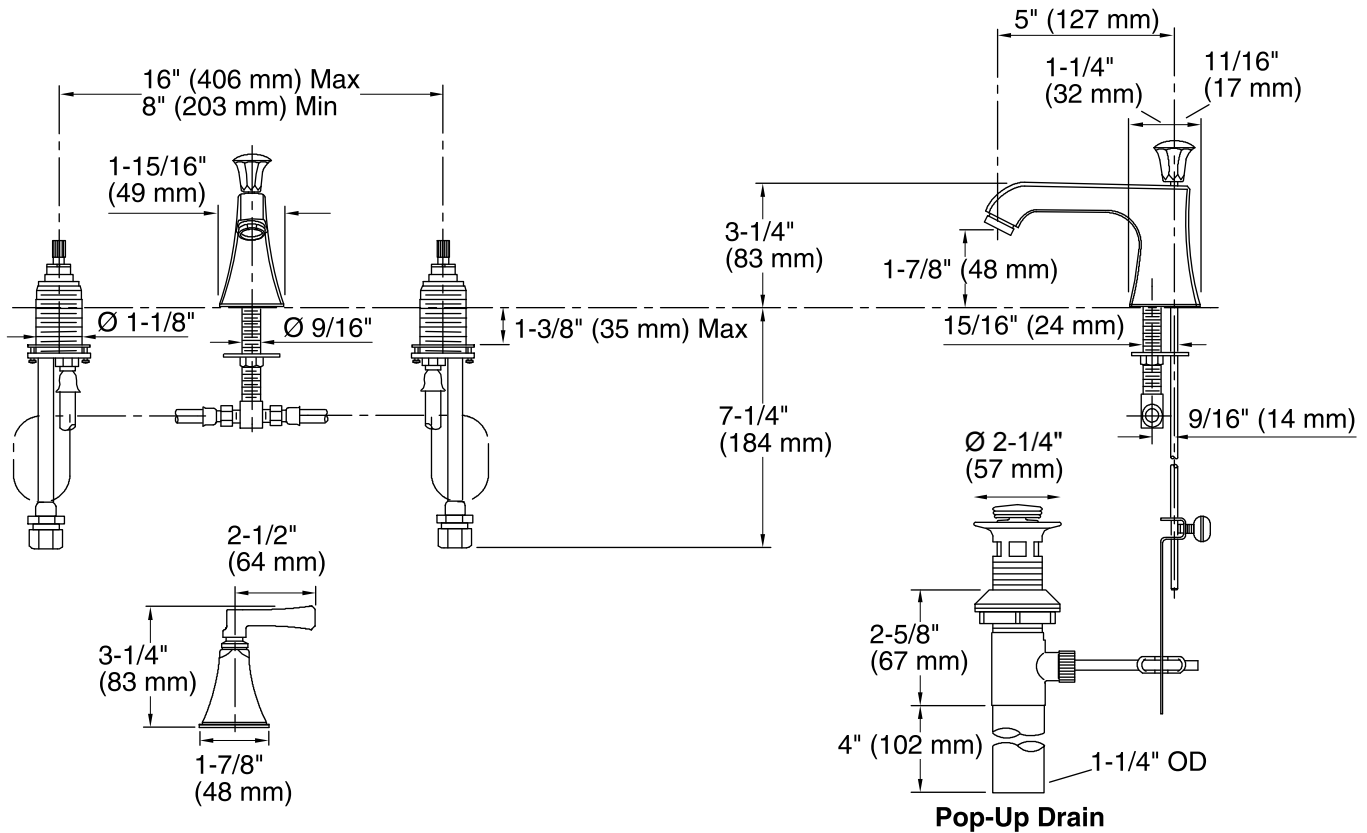

### Features

- Two deco lever handles allow for both volume and temperature control.
- Includes pop-up drain with 1-1/4" tailpiece.
- 1.2 gal/min (4.5 l/min) maximum flow rate [max at 60 psi (4.14 bar)].
- 5" (127 mm) spout reach.
- KOHLER ceramic disc valves exceed industry longevity standards for a lifetime of durable performance.
- Handles pre-assembled on KOHLER Ultraglide™ Ceramic Disc Valves to simplify installation.
- Coordinates with Memoirs Stately faucets, accessories, and showering components to complete your bathroom.

### Technical Information

All product dimensions are nominal.

#### Spout:

Spout reach: 5" (127 mm)