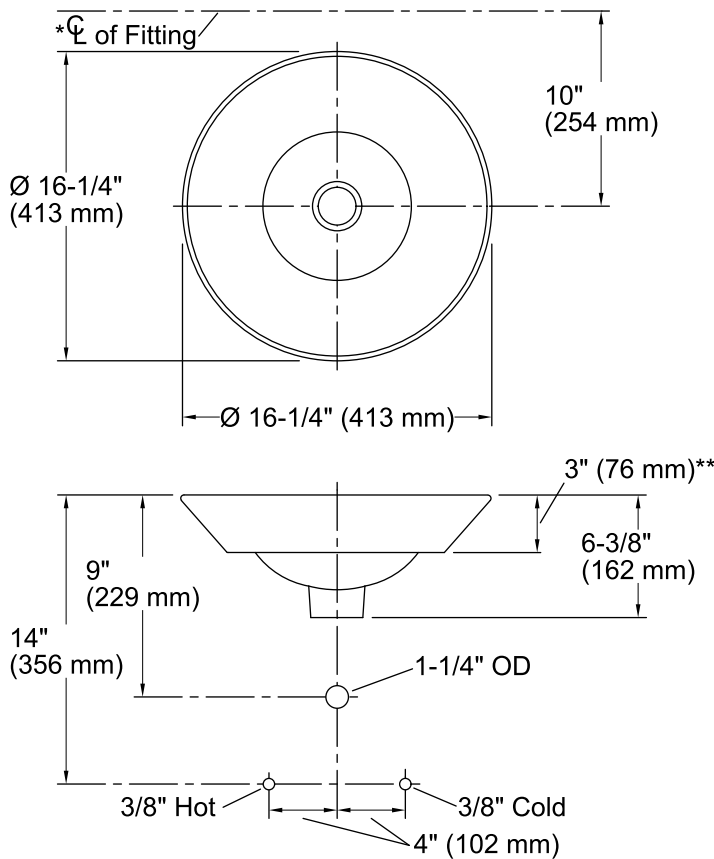

Gilded Meadow™ Conical Bell®
Above-counter/Wall-mount Bathroom Sink
K-45922-DE

Technical Information

All product dimensions are nominal.

- Bowl configuration: Single
- Installation: Wall-mount, Vessel
- Bowl area: Diameter: 15-7/8" (403 mm)
  Water depth: 4-1/4" (108 mm)
- Drain hole: 1-3/4" (44 mm)
- Template: 1002980-7, required, included

Notes

Install this product according to the installation instructions.

Product does not have an overflow.

*Spout must be 5" (127 mm) long (min) for adequate clearance into the bathroom sink when installed with centerline as shown.

NOTICE: Countertop manufacturer or cutter must use the cut-out template provided with the product, or a current one provided by Kohler Co. (call 1-800-4-KOHLER). Kohler Co. is not responsible for cut-out errors when the incorrect cut-out template is used.

ADA, OBC, CSA B651 compliant when installed to the specific requirements of these regulations.