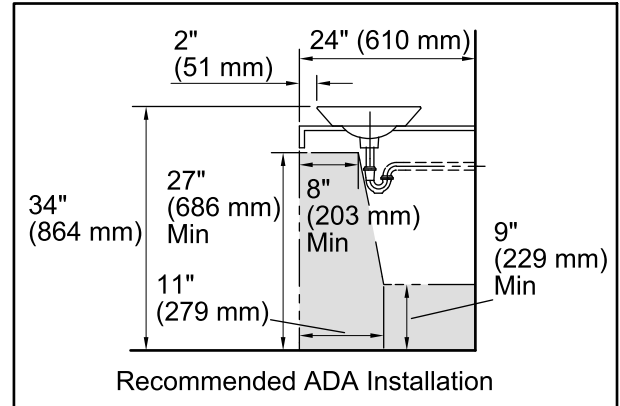

Gilded Meadow™ Conical Bell®
Above-counter/Wall-mount Bathroom Sink
K-45922-DE

Technical Information

All product dimensions are nominal.

- Bowl configuration: Single
- Installation: Wall-mount, Vessel
- Bowl area: Diameter: 15-7/8" (403 mm)
  Water depth: 4-1/4" (108 mm)
- Drain hole: 1-3/4" (44 mm)
- Template: 1002980-7, required, included

Notes

Install this product according to the installation instructions.

Product does not have an overflow.

*Spout must be 5" (127 mm) long (min) for adequate clearance into the bathroom sink when installed with centerline as shown.

NOTICE: Countertop manufacturer or cutter must use the cut-out template provided with the product, or a current one provided by Kohler Co. (call 1-800-4-KOHLER). Kohler Co. is not responsible for cut-out errors when the incorrect cut-out template is used.

ADA, OBC, CSA B651 compliant when installed to the specific requirements of these regulations.