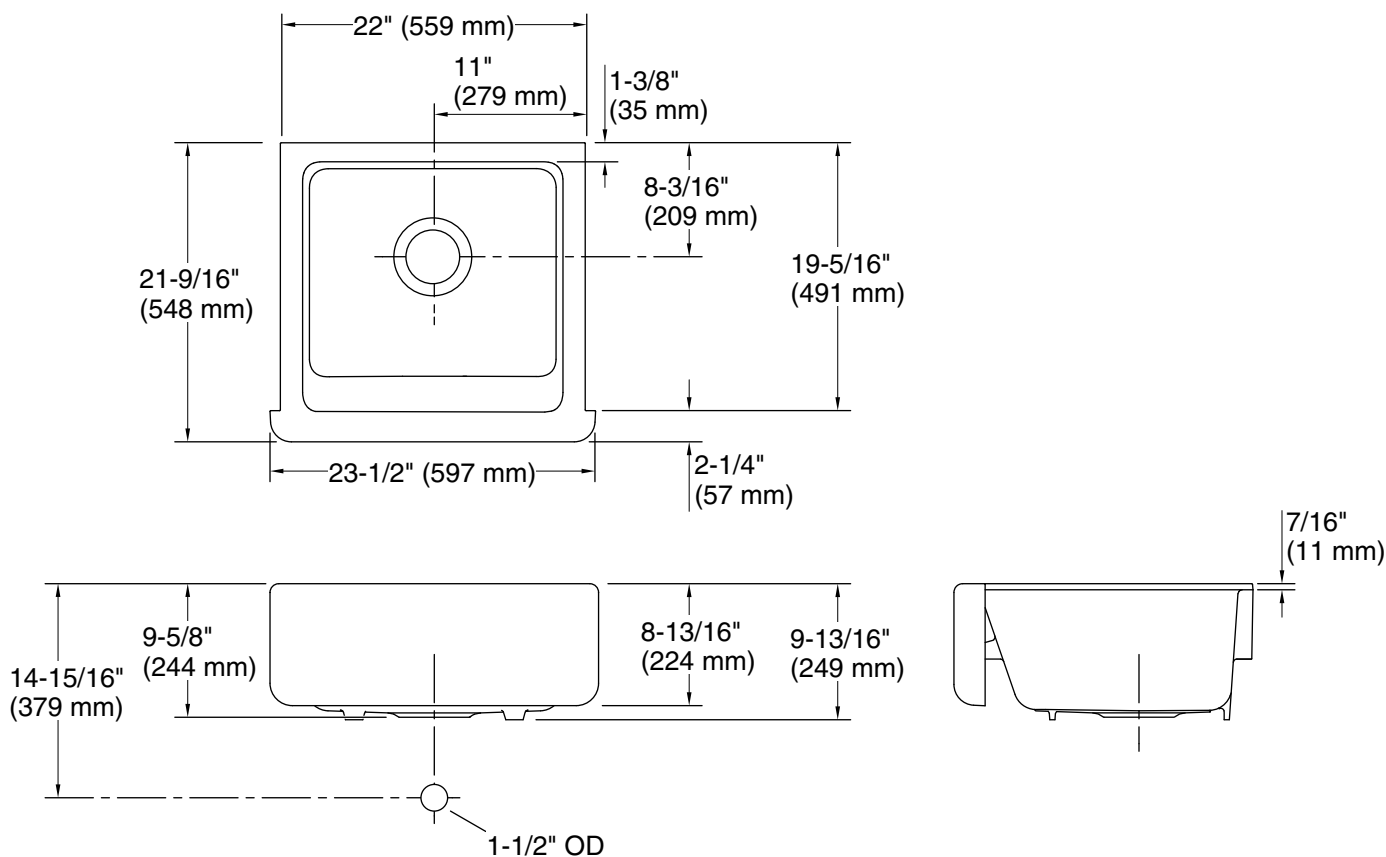

## Features

- Fits minimum 24" (610 mm) apron sink base cabinet
- Single bowl
- 9" (229 mm) depth provides generous workspace
- Self-Trimming® apron overlaps cabinet face for easy installation and beautiful results

## Technical Information

All product dimensions are nominal.

Bowl configuration: Single

Min. base cabinet width: 24" (610 mm)

Bowl area (Only): Length: 18-13/16" (477 mm)

Width: 18-1/16" (459 mm)

Bowl depth: 9" (229 mm)

Water depth: 9" (229 mm)

Drain hole: 3-5/8" (92 mm)

Template: 1247417, required, included  
 1239229-7, required, included