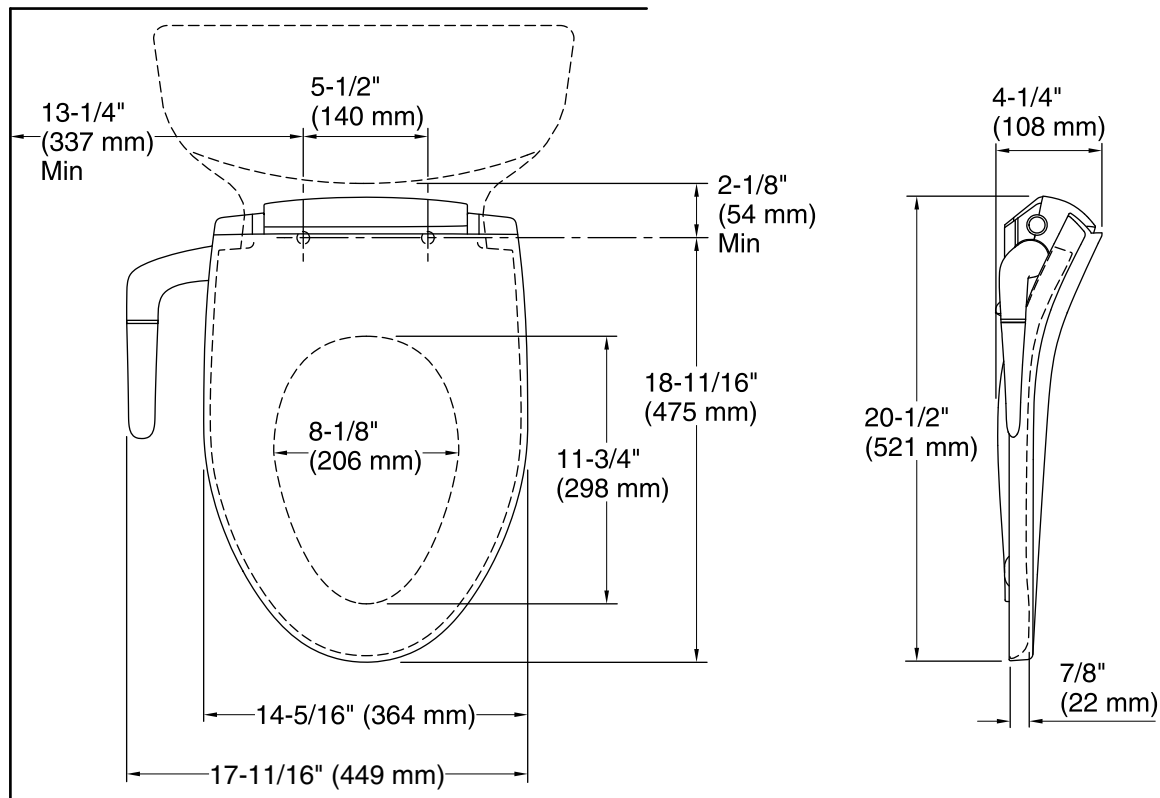

### Technical Information

All product dimensions are nominal.

Seat shape type: Elongated

Seat front type: Closed-front

Seat-mounting holes: 5-1/2" (140 mm)

Only connect the seat to a cold water supply of drinking quality water at a pressure of 20 (139 kPa) - 80 psi (551 kPa).

Locate the receptacle at least 6" (152 mm) above the floor, and within a 32" (813 mm) radius measured 2" (51 mm) from the bowl ledge.