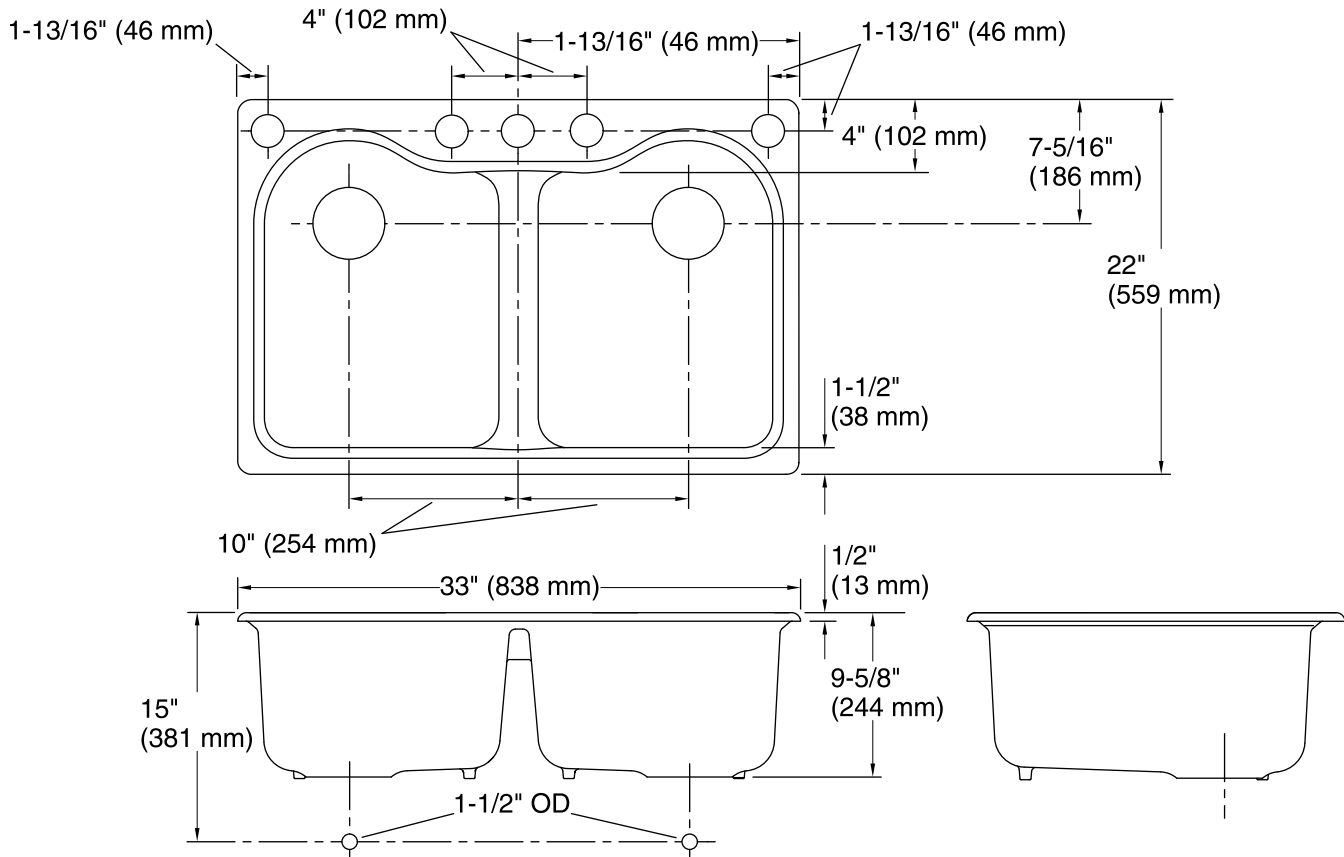

### Features

- 36-inch minimum base cabinet width.
- Double equal bowls.
- 9-inch depth.
- Three oversized faucet holes with one oversized accessory hole to the right and one oversized accessory hole to the left.
- Oversized holes allow for easy installation of faucets and accessories.
- Rear drain increases workspace in the sink and storage space underneath.
- Includes under-mount installation kit.

## Technical Information

All product dimensions are nominal.

Bowl configuration:	Double equal
Installation:	Under-mount
Min. base cabinet width:	36" (914 mm)
Bowl area (Left):	Length: 14-1/8" (359 mm) Width: 16-1/4" (413 mm) Bowl depth: 9" (229 mm)
Bowl area (Right):	Length: 14-1/8" (359 mm) Width: 16-1/4" (413 mm) Bowl depth: 9" (229 mm)
Number of deck holes:	5
Faucet hole(s):	2-3/8" (60 mm)
Drain hole:	3-7/8" (98 mm)
Template:	1125670-7, required, included