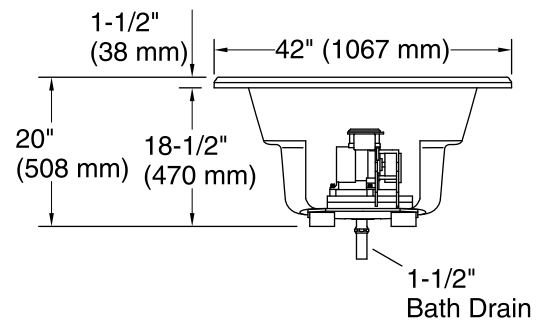

Color Code Description

	0	White
	96	Biscuit
	47	Almond

No change in measurements if connected with drain illustrated. (K-37382)

 Recommended Faucet Location

Drop-in Rim Detail

Access Panel
20" (508 mm) W x 15" (381 mm) H

Pump: 120 V, 15 A, 60 Hz

Technical Information

All product dimensions are nominal.

Installation:	Drop-in, Under-mount
Drain location:	End
Basin area, bottom:	48-5/8" x 24-1/2" (1235 mm x 622 mm)
Basin area, top:	60" x 32-3/16" (1523 mm x 818 mm)
Minimum floor load:	34 lbs/ft ² (166 kg/m ²)
Water depth:	14-5/16" (364 mm)
Water capacity:	70 gal (265 L)
Template:	Drop-in, 1233384-7, not required, included
Electrical component rating:	Pump: 120 V, 7.5 A, 60 Hz Heater: 120 V, 12.5 A, 60 Hz, 1500 W
Pump speed:	Single