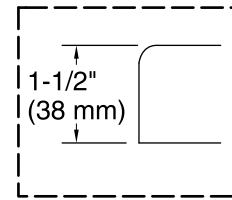

Color Code Description

	0	White
	96	Biscuit
	47	Almond

No change in measurements if connected with drain illustrated. (K-37382)

 Recommended Faucet Location

Drop-in Rim Detail

Access Panel
20" (508 mm) W x 15" (381 mm) H

Pump: 120 V, 15 A, 60 Hz

Technical Information

All product dimensions are nominal.

Installation:	Drop-in, Under-mount
Drain location:	End
Basin area, bottom:	48-5/8" x 24-1/2" (1235 mm x 622 mm)
Basin area, top:	60" x 32-3/16" (1523 mm x 818 mm)
Minimum floor load:	34 lbs/ft ² (166 kg/m ²)
Water depth:	14-5/16" (364 mm)
Water capacity:	70 gal (265 L)
Template:	Drop-in, 1233384-7, not required, included
Electrical component rating:	Pump: 120 V, 7.5 A, 60 Hz Heater: 120 V, 12.5 A, 60 Hz, 1500 W
Pump speed:	Single