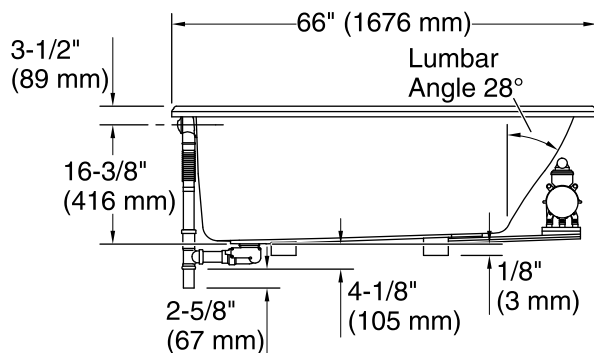

Color Code Description

	0	White
	96	Biscuit
	47	Almond

No change in measurements if connected with drain illustrated. (K-37382)

 Recommended Faucet Location

Drop-in Rim Detail

Access Panel
20" (508 mm) W x 15" (381 mm) H

Pump: 120 V, 15 A, 60 Hz

Technical Information

All product dimensions are nominal.

Installation:	Drop-in, Under-mount
Drain location:	End
Basin area, bottom:	48-5/8" x 24-1/2" (1235 mm x 622 mm)
Basin area, top:	60" x 32-3/16" (1523 mm x 818 mm)
Minimum floor load:	34 lbs/ft ² (166 kg/m ²)
Water depth:	14-5/16" (364 mm)
Water capacity:	70 gal (265 L)
Template:	Drop-in, 1233384-7, not required, included
Electrical component rating:	Pump: 120 V, 7.5 A, 60 Hz Heater: 120 V, 12.5 A, 60 Hz, 1500 W
Pump speed:	Single