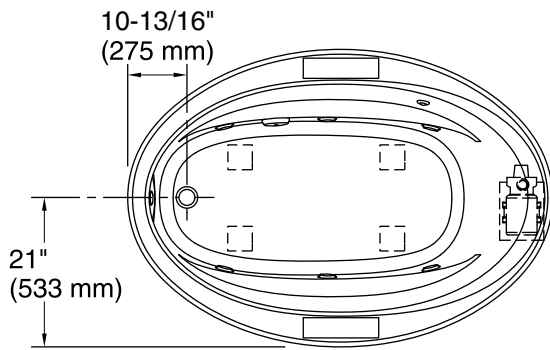

Color Code Description

	0	White
	96	Biscuit
	47	Almond

No change in measurements if connected with drain illustrated. (K-37382)

 Recommended Faucet Location

Drop-in Rim Detail

Access Panel
20" (508 mm) W x 15" (381 mm) H

Pump: 120 V, 15 A, 60 Hz

Technical Information

All product dimensions are nominal.

Installation:	Drop-in, Under-mount
Drain location:	End
Basin area, bottom:	48-5/8" x 24-1/2" (1235 mm x 622 mm)
Basin area, top:	60" x 32-3/16" (1523 mm x 818 mm)
Minimum floor load:	34 lbs/ft ² (166 kg/m ²)
Water depth:	14-5/16" (364 mm)
Water capacity:	70 gal (265 L)
Template:	Drop-in, 1233384-7, not required, included
Electrical component rating:	Pump: 120 V, 7.5 A, 60 Hz Heater: 120 V, 12.5 A, 60 Hz, 1500 W
Pump speed:	Single