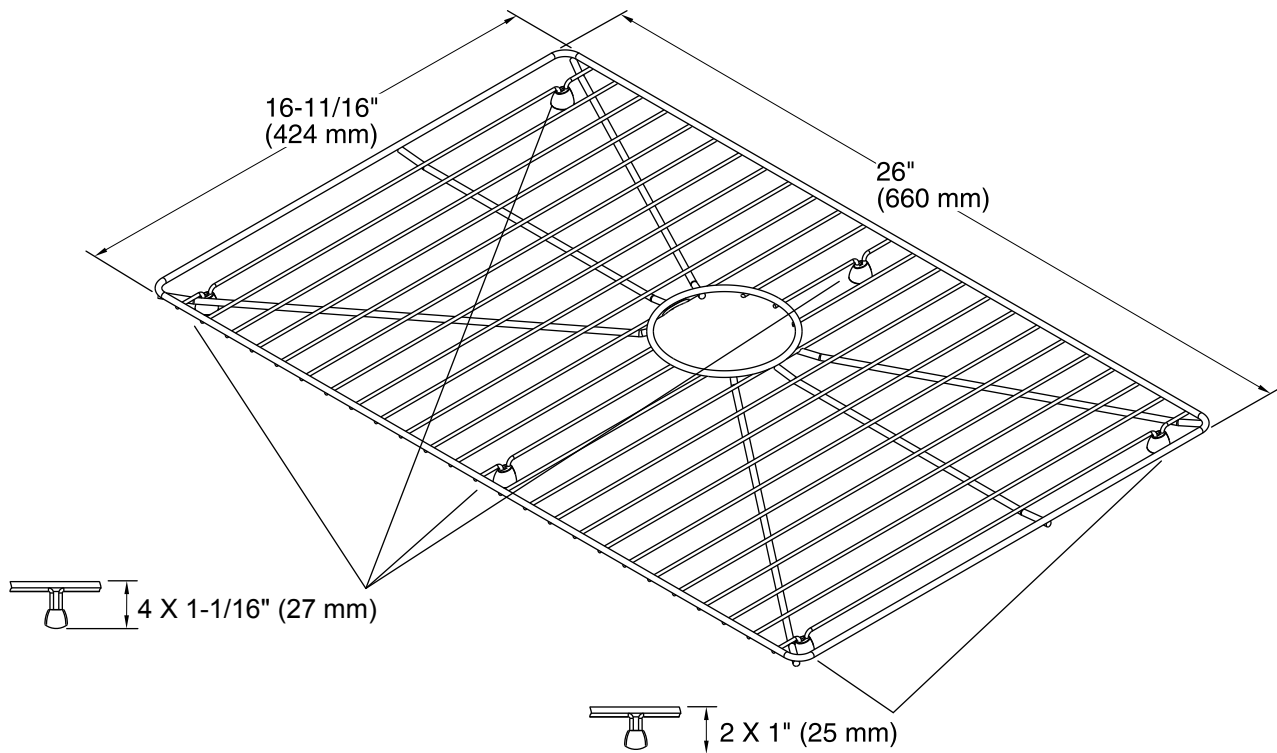

Features

- Fits in the rectangular bowl of the K-3936 Vault and K-5417 Strive kitchen sinks.
- Comes included with the K-3936 Vault and K-5417 Strive kitchen sinks.
- Durable stainless-steel construction.
- Helps protect sink surface from daily wear.
- Dishwasher safe.
- Rubber feet provide added protection.

Color tiles intended for reference only.

Color	Code	Description
	ST	Stainless Steel

Technical Information

All product dimensions are nominal.

Material: Stainless Steel