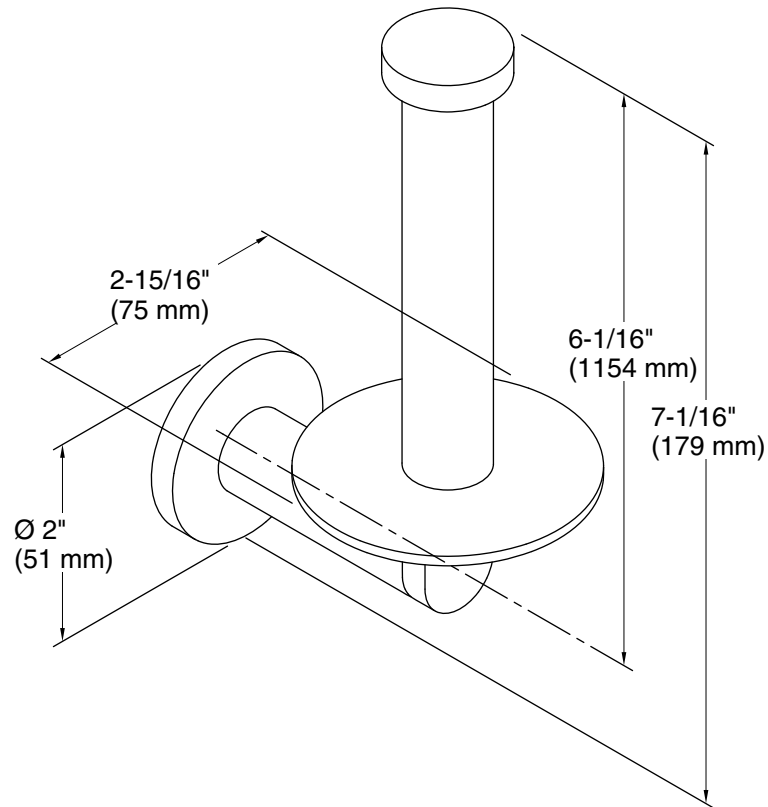

Composed®
Vertical toilet paper holder
K-73148

Features

- Vertical holder makes changing toilet paper quick and simple
- Coordinates with faucets and accessories in the Composed collection

Material

- Premium metal construction for durability and reliability
- KOHLER finishes resist corrosion and tarnishing

Color	Code	Description
	CP	Polished Chrome
	BL	Matte Black
	2MB	Vibrant® Brushed Moderne Brass
	TT	Vibrant Titanium

Technical Information

All product dimensions are nominal.

Material: Zinc, Brass

Notes

Install this product according to the installation guide.