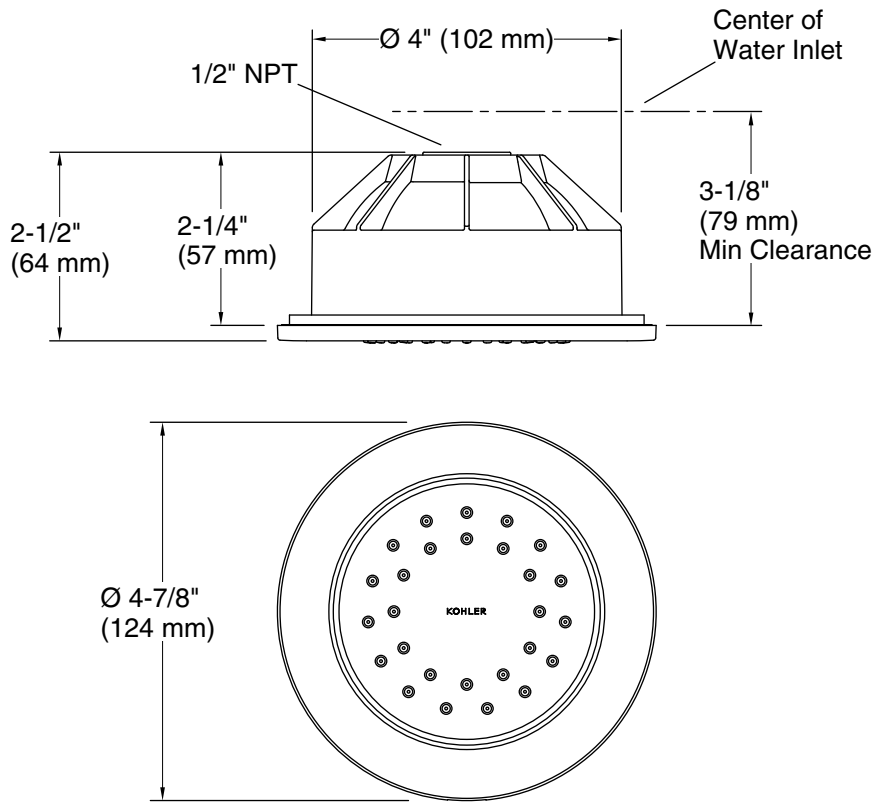

Features

- MasterClean™ sprayface features an easy-to-clean surface that withstands mineral buildup
- 1/2" NPT connection
- Single-function 27-nozzle body spray delivers a stimulating spray
- Fully adjustable sprayface pivots for targeted hydromassage
- Low-profile design complements any decor
- 2.0 gpm (7.6 lpm) maximum flow rate at 80 psi (5.5 bar)
- 1/2" NPT connection

Technical Information

All product dimensions are nominal.

Notes

Install this product according to the installation instructions.