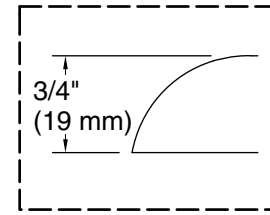

No change in measurements if connected with drain illustrated. (K-7169-AF)

Drop-in Rim Detail

Blower Motor Access
20" (508 mm) W x 15" (381 mm) H Min