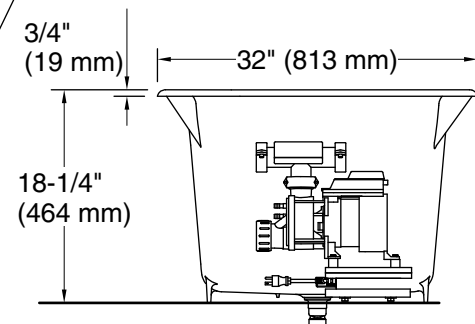

Required Electrical Service

Two dedicated circuits required, protected with Class A Ground-Fault Circuit-Interrupter (GFCI). Outside North America, this device may be known as a Residual Current Device (RCD).

Pump: 120 V, 15 A, 60 Hz
Heater: 120 V, 15 A, 60 Hz

Technical Information

All product dimensions are nominal.

Installation: Drop-in, Undermount
Drain location: Reversible
Basin area, bottom: 40-1/2" x 20" (1029 mm x 508 mm)
Basin area, top: 52-3/4" x 24" (1340 mm x 610 mm)
Weight: 290 lbs (131.5 kg)
Minimum floor load: 60 lbs/ft² (292.9 kg/m²)
Water depth: 13-5/8" (346 mm)
Water capacity: 60 gal (227.1 L)
Cutout: Drop-in, 58-1/2" x 30-1/2" (1486 mm x 775 mm)
Electrical component rating: Pump: 120 V, 7 A, 60 Hz
Heater: 120 V, 12 A, 60 Hz
Pump speed: Single

Notes

Measure your actual product for rough-in details. Install this product according to the installation instructions.

The hot water supply should be 70% of the capacity of the bath or greater. Installations will vary.

ADA compliant when installed to the specific requirements of these regulations.