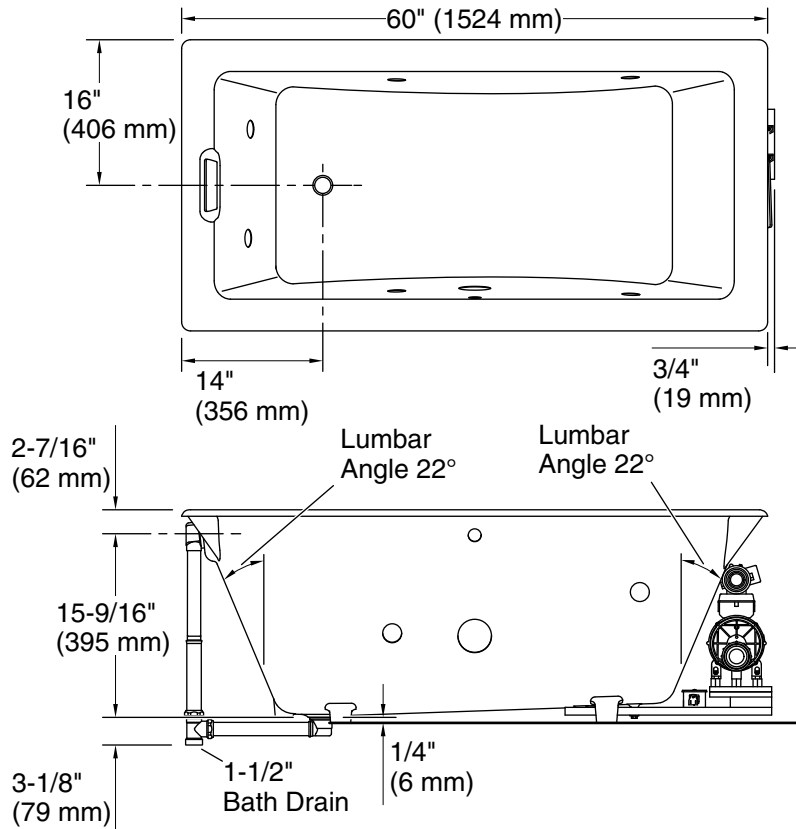

No change in measurements if connected with drain illustrated. (K-7169-AF)

Blower Motor Access
20" (508 mm) W x 15" (381 mm) H Min

Required Electrical Service

Two dedicated circuits required, protected with Class A Ground-Fault Circuit-Interrupter (GFCI). Outside North America, this device may be known as a Residual Current Device (RCD).

Pump: 120 V, 15 A, 60 Hz
Heater: 120 V, 15 A, 60 Hz

Technical Information

All product dimensions are nominal.

Installation: Drop-in, Undermount
Drain location: Reversible
Basin area, bottom: 40-1/2" x 20" (1029 mm x 508 mm)
Basin area, top: 52-3/4" x 24" (1340 mm x 610 mm)
Weight: 290 lbs (131.5 kg)
Minimum floor load: 60 lbs/ft² (292.9 kg/m²)
Water depth: 13-5/8" (346 mm)
Water capacity: 60 gal (227.1 L)
Cutout: Drop-in, 58-1/2" x 30-1/2" (1486 mm x 775 mm)
Electrical component rating: Pump: 120 V, 7 A, 60 Hz
Heater: 120 V, 12 A, 60 Hz
Pump speed: Single

Notes

Measure your actual product for rough-in details. Install this product according to the installation instructions.

The hot water supply should be 70% of the capacity of the bath or greater. Installations will vary.

ADA compliant when installed to the specific requirements of these regulations.