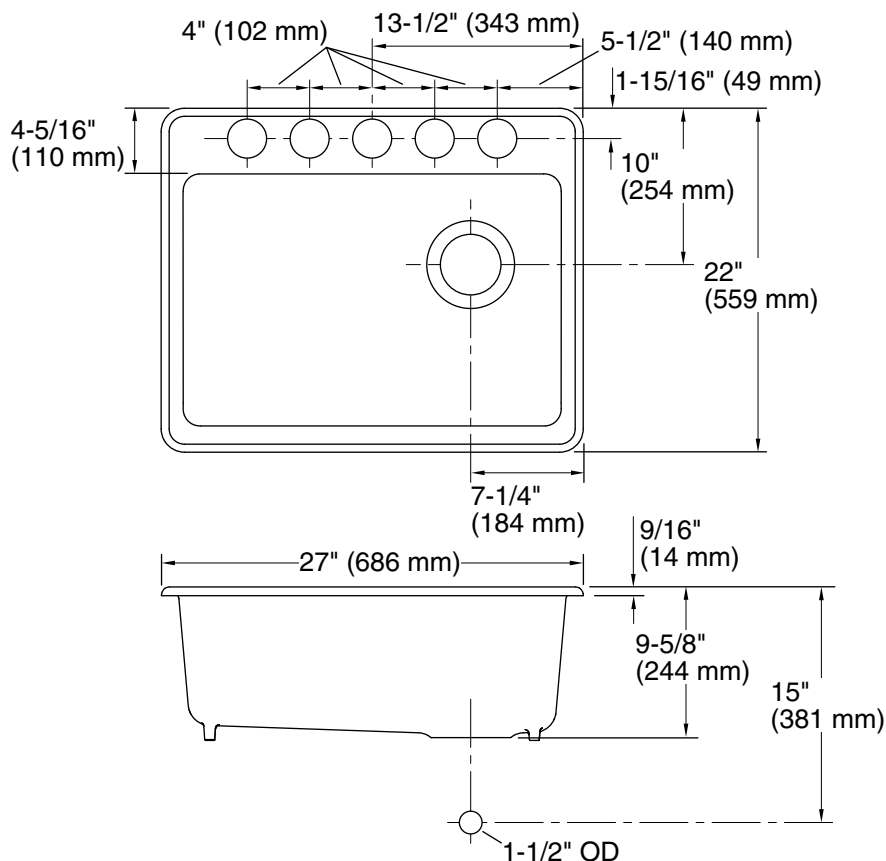

Features

- 30" (762 mm) minimum base cabinet width
- Single bowl
- 9" (229 mm) depth provides generous workspace
- Five oversized faucet holes
- Bowl slopes toward drain to minimize water pooling
- Offset drain increases workspace in the sink and storage space underneath
- Includes K-6239 colander with integral cutting board and K-9137 bottom sink rack

Technical Information

All product dimensions are nominal.

Bowl configuration: Single

Min. base cabinet width: 30" (762 mm)

Bowl area: Length: 24-1/4" (616 mm)
Width: 17-1/4" (438 mm)
Bowl depth: 9" (229 mm)
Water depth: 9" (229 mm)

Number of deck holes: 5

Drain hole: 3-7/8" (98 mm)

Template: 1244382-7, required, included

Notes

Install this product according to the installation instructions.