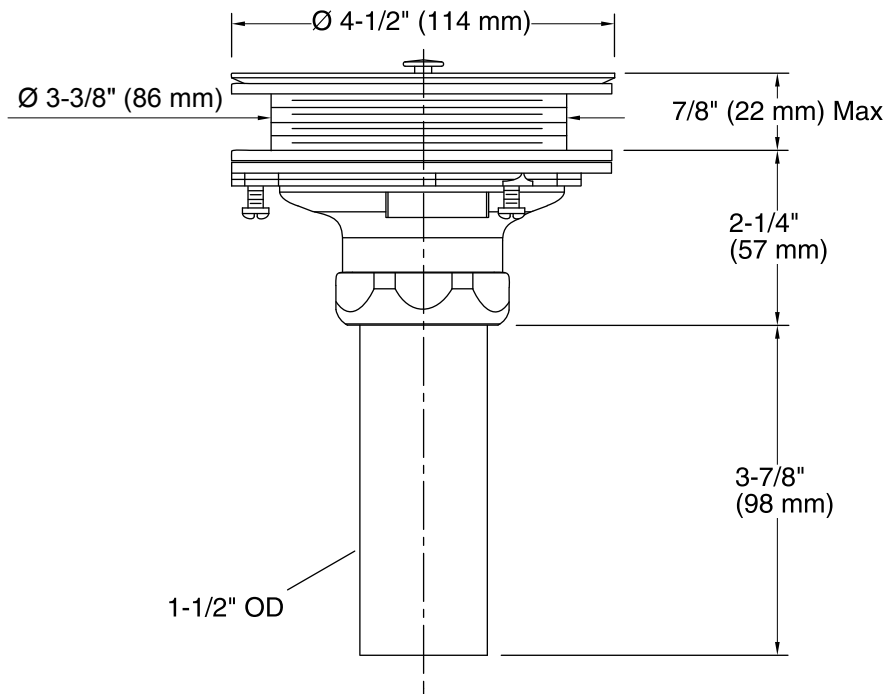

Features

- Brass construction.
- For sink installations with 3-1/2" (89 mm) or 4" (102 mm) outlet.
- Removable basket strainer with open/close stopper.
- Tailpiece included.

Codes/Standards

ASME A112.18.2/CSA B125.2

Technical Information

All product dimensions are nominal.

Notes

Install this product according to the installation guide.