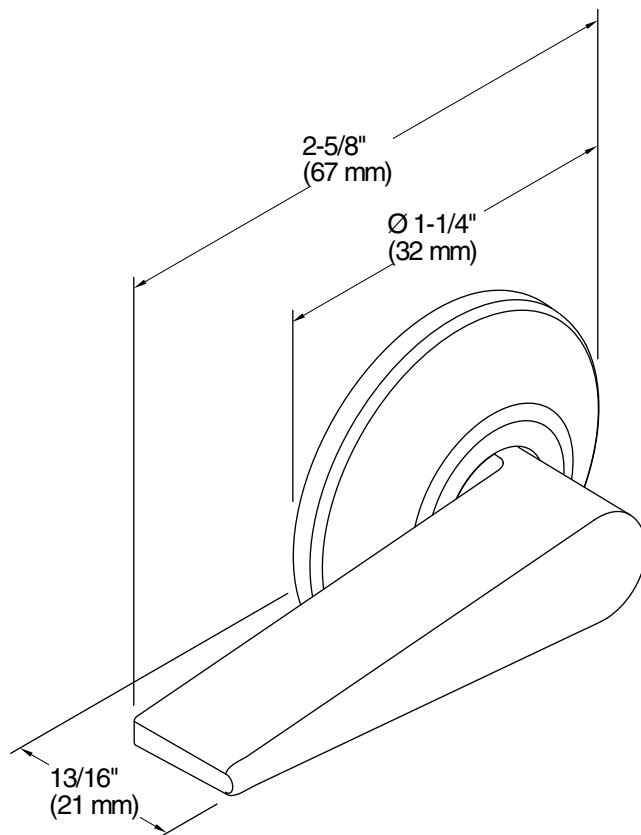

Features

- Left-hand trip lever.
- For use with the K-5172 San Souci toilet.

Material

- Premium metal construction for durability and reliability.
- KOHLER finishes resist corrosion and tarnishing.

Recommended Products/Accessories

Technical Information

All product dimensions are nominal.

Material: Zinc, Stainless Steel