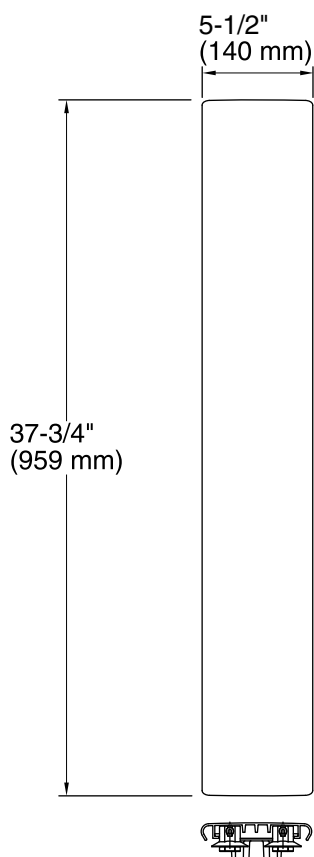

Features

- Aluminum
- For use with the K-9997 Groove acrylic shower base.

Recommended Products/Accessories

K-9997 42" x 42" Shower Base

Codes/Standards

None Applicable

KOHLER® One-Year Limited Warranty

See website for detailed warranty information.

Available Colors/Finishes

Color tiles intended for reference only.

Color	Code	Description
-------	------	-------------

SH	Bright Silver
----	---------------

Notes

Install this product according to the installation guide.

Technical Information

All product dimensions are nominal.

Material: Aluminum