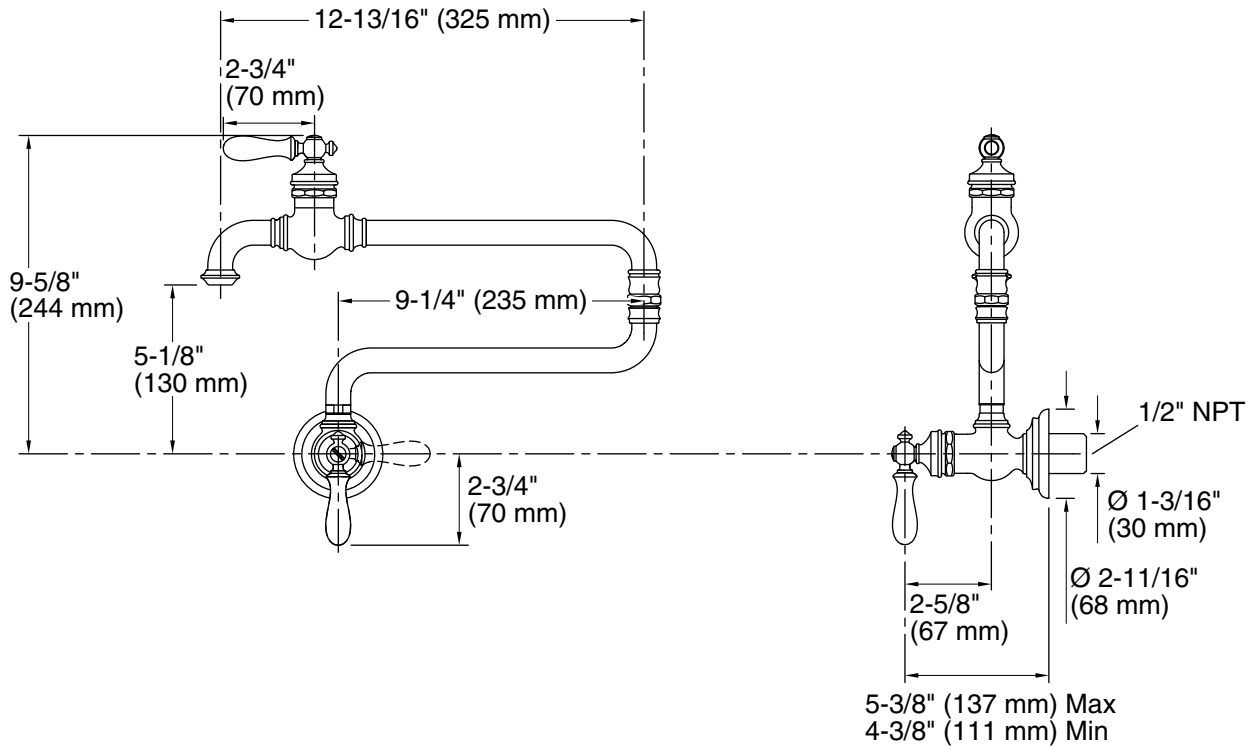

## Technical Information

All product dimensions are nominal.

### Spout:

Spout reach: 22" (559 mm)