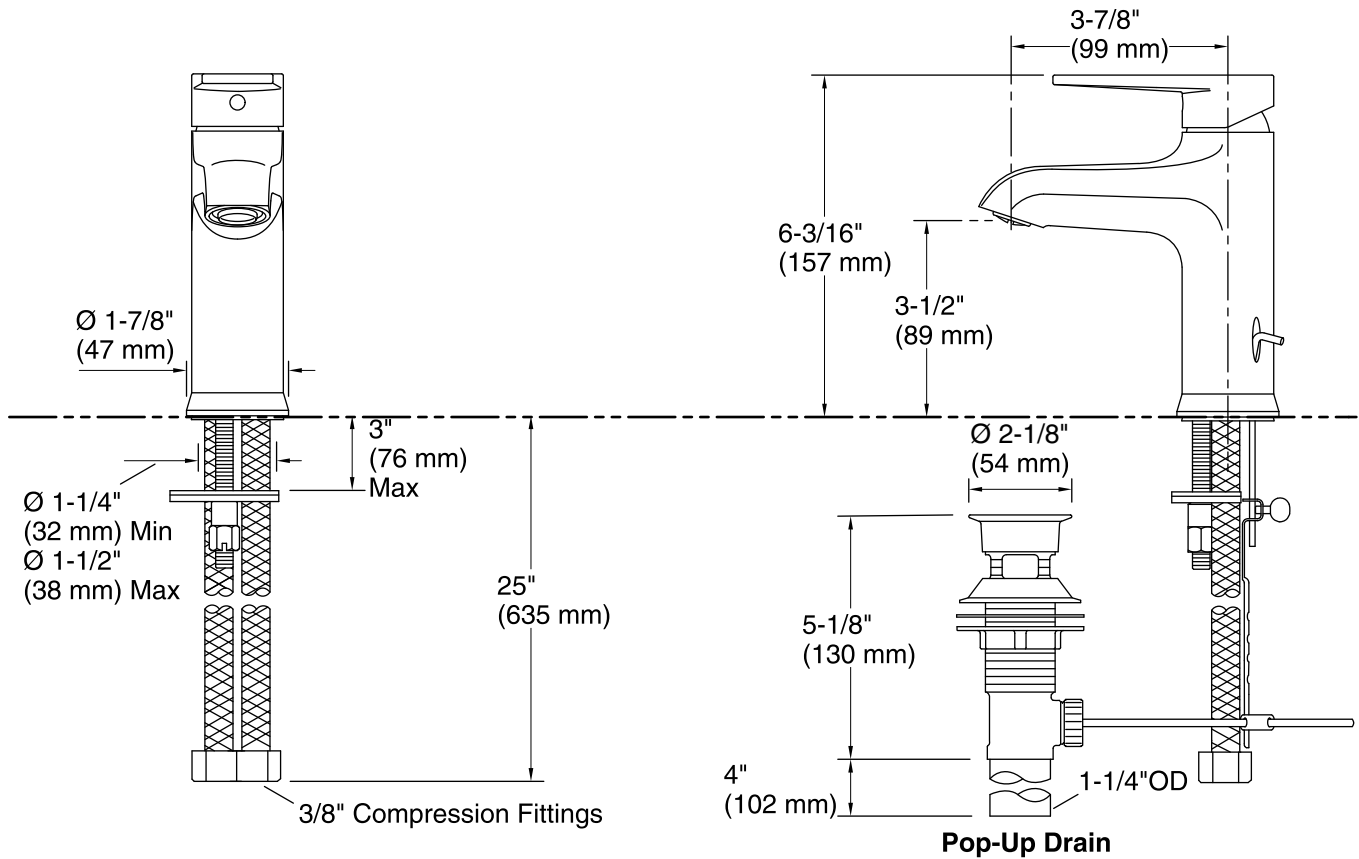

Features

- Single lever handle allows for both on/off activation and temperature setting.
- KOHLER® ceramic disc valves exceed industry longevity standards for a lifetime of durable performance.
- Temperature memory allows faucet to be turned on and off at any temperature setting.
- High-temperature limit setting for added safety.
- Includes metal pop-up drain with 1-1/4" metal tailpiece.
- 1.2 gpm (gallons per minute) maximum flow rate at 60 psi.
- Coordinates with Pitch™ bath and shower trim.

	CP	Polished Chrome
	BN	Vibrant® Brushed Nickel

Technical Information

All product dimensions are nominal.

Faucet:

Flow rate: 1.2 gal/min (4.5 l/min)

Pressure: 60 psi (4.1 bar)

Drain included: Yes

Spout:

Spout reach: 3-7/8" (99 mm)

Notes

Install this product according to the installation instructions.

ADA, OBC, CSA B651 compliant when installed to the specific requirements of these regulations.