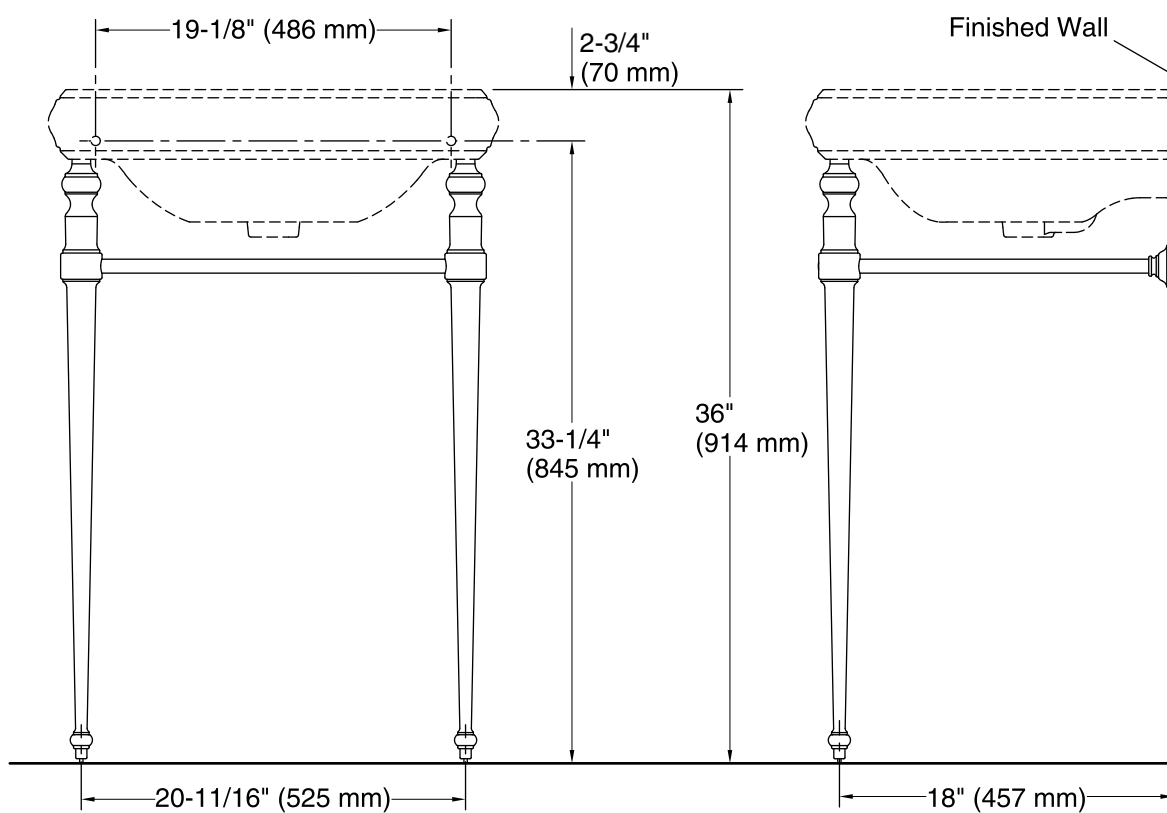

Technical Information

All product dimensions are nominal.

Notes

Install this product according to the installation instructions.