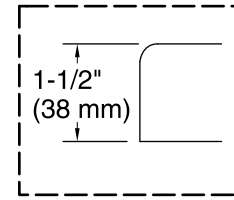

No change in measurements if connected with drain illustrated. (K-7166AF)