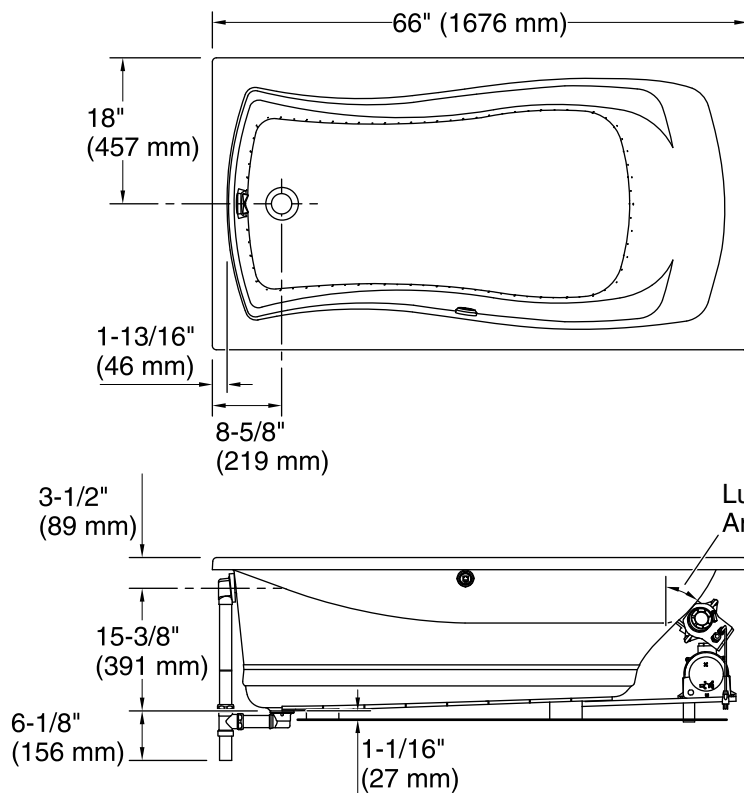

No change in measurements if connected with drain illustrated. (K-7166AF)

Blower Motor Access
20" (508 mm) W x 15" (381 mm) H Min

Required Electrical Service

Two dedicated circuits required, protected with Class A Ground-Fault Circuit-Interrupter (GFCI). Outside North America, this device may be known as a Residual Current Device (RCD).

Blower: 120 V, 15 A, 60 Hz
Air bath: 120 V, 15 A, 60 Hz

Technical Information

All product dimensions are nominal.

Installation: Drop-in
Drain location: End
Basin area, bottom: 47-1/8" x 19-11/16" (1196 mm x 500 mm)
Basin area, top: 61-7/16" x 26" (1561 mm x 660 mm)
Weight: 110 lbs (49.9 kg)
Minimum floor load: 50 lbs/ft² (244.1 kg/m²)
Water depth: 13-11/16" (347 mm)
Water capacity: 67 gal (253.6 L)
Cutout: Drop-in, 64" x 34" (1626 mm x 864 mm)
Electrical component rating: Blower: 120 V, 10 A, 60 Hz
Air bath: 120 V, 5 A, 60 Hz
Minimum flat for door: 1-15/16" (49 mm)

Notes

Measure your actual product for rough-in details. Install this product according to the installation instructions.

The hot water supply should be 70% of the capacity of the bath or greater. Installations will vary.

Provide one grounded electrical outlet within 24" (610 mm) of each component.