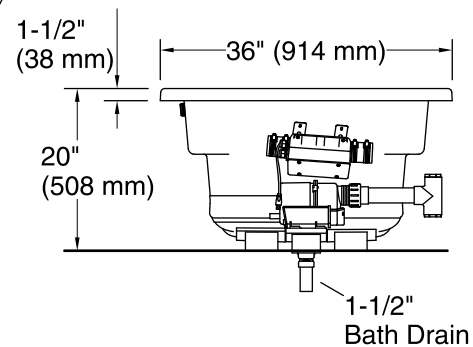

Blower Motor Access
20" (508 mm) W x 15" (381 mm) H Min

Required Electrical Service

Two dedicated circuits required, protected with Class A Ground-Fault Circuit-Interrupter (GFCI). Outside North America, this device may be known as a Residual Current Device (RCD).

Blower: 120 V, 15 A, 60 Hz
Air bath: 120 V, 15 A, 60 Hz

Technical Information

All product dimensions are nominal.

Installation: Drop-in
Drain location: End
Basin area, bottom: 47-1/8" x 19-11/16" (1196 mm x 500 mm)
Basin area, top: 61-7/16" x 26" (1561 mm x 660 mm)
Weight: 110 lbs (49.9 kg)
Minimum floor load: 50 lbs/ft² (244.1 kg/m²)
Water depth: 13-11/16" (347 mm)
Water capacity: 67 gal (253.6 L)
Cutout: Drop-in, 64" x 34" (1626 mm x 864 mm)
Electrical component rating: Blower: 120 V, 10 A, 60 Hz
Air bath: 120 V, 5 A, 60 Hz
Minimum flat for door: 1-15/16" (49 mm)

Notes

Measure your actual product for rough-in details. Install this product according to the installation instructions.

The hot water supply should be 70% of the capacity of the bath or greater. Installations will vary.