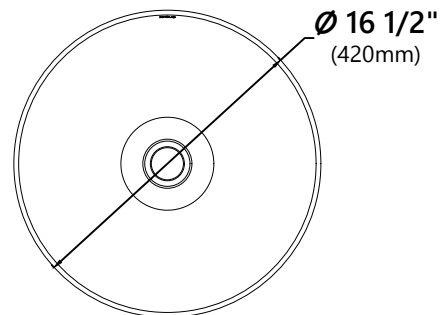

KCV-200

Round Ceramic Bathroom Sink

Sink Dimensions

Dimensions: $\varnothing 16 \frac{1}{2}''$ x $5 \frac{1}{2}''$

Features

- Vitreous China
- Round Vessel Sink
- $1 \frac{3}{4}''$ Drain Hole Size
- Without Overflow

Available Colors

- Glossy White
- Glossy Black
- Glossy Beige
- Glossy Gray

Optional Accessories

- Pop-Up Drain PU-20

CODES/STANDARDS:

Product Certification

CSA B45.11/IAPMO Z401

ADA

Warranty

Kraus Limited Lifetime Warranty

see website for details www.kraususa.com