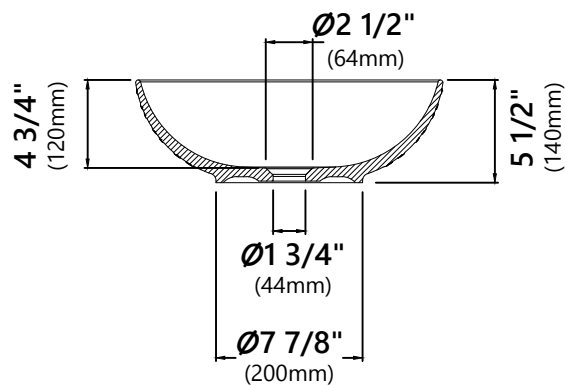

KCV-200

Round Ceramic Bathroom Sink

Sink Dimensions

Dimensions: $\varnothing 16 \frac{1}{2}''$ x $5 \frac{1}{2}''$

Features

- Vitreous China
- Round Vessel Sink
- $1 \frac{3}{4}''$ Drain Hole Size
- Without Overflow

Available Colors

- Glossy White
- Glossy Black
- Glossy Beige
- Glossy Gray

Optional Accessories

- Pop-Up Drain PU-20

CODES/STANDARDS:

Product Certification

CSA B45.11/IAPMO Z401

ADA

Warranty

Kraus Limited Lifetime Warranty

see website for details www.kraususa.com