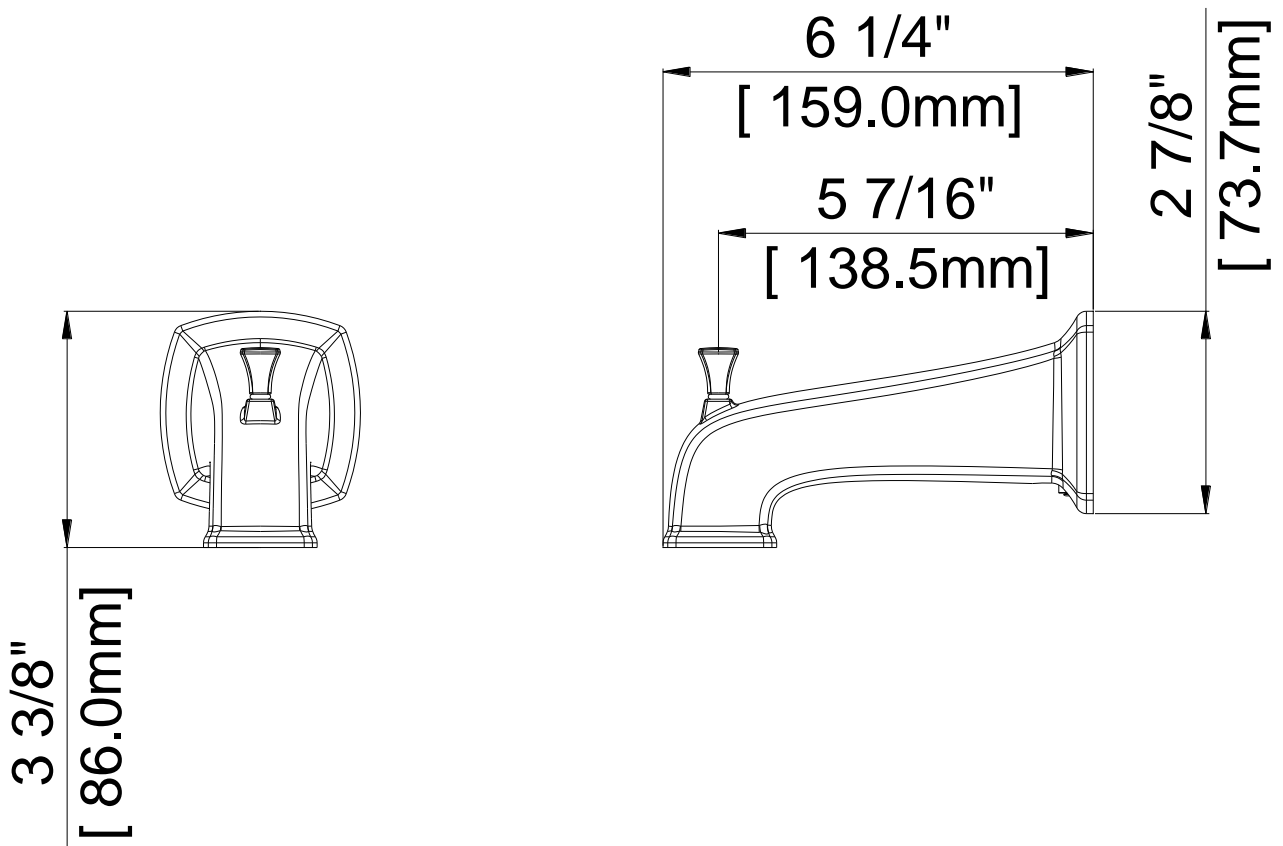

# Diverter Tub Spout

Bec inverseur

Vertedor de bañera con cambiador

Product Specifications

LUXART®

*Lumino*®

ARCSPOUT-CP  
ARCSPOUT-BN  
ARCSPOUT-ORB  
ARCSPOUT-PBB

Contact your sales representative for more information or visit our website at [luxartcollection.com](http://luxartcollection.com)