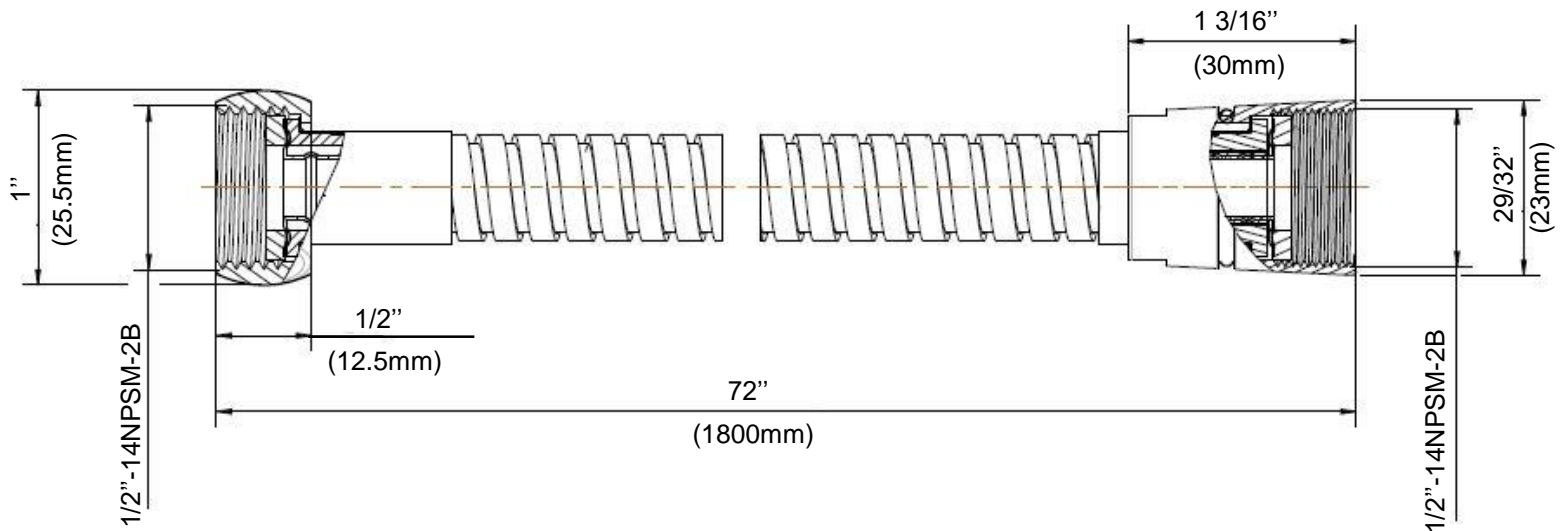

72" Handshower Hose

Tuyau de douche à main de 72 pouces
Manguera para ducha de mano de 72"

LUXART®

Product Specifications

LS72MH-CP
LS72MH-BN
LS72MH-ORB
LS72MH-PN
LS72MH-BLM
LS72MH-PBB

Contact your sales representative for more information or visit our website at luxartcollection.com