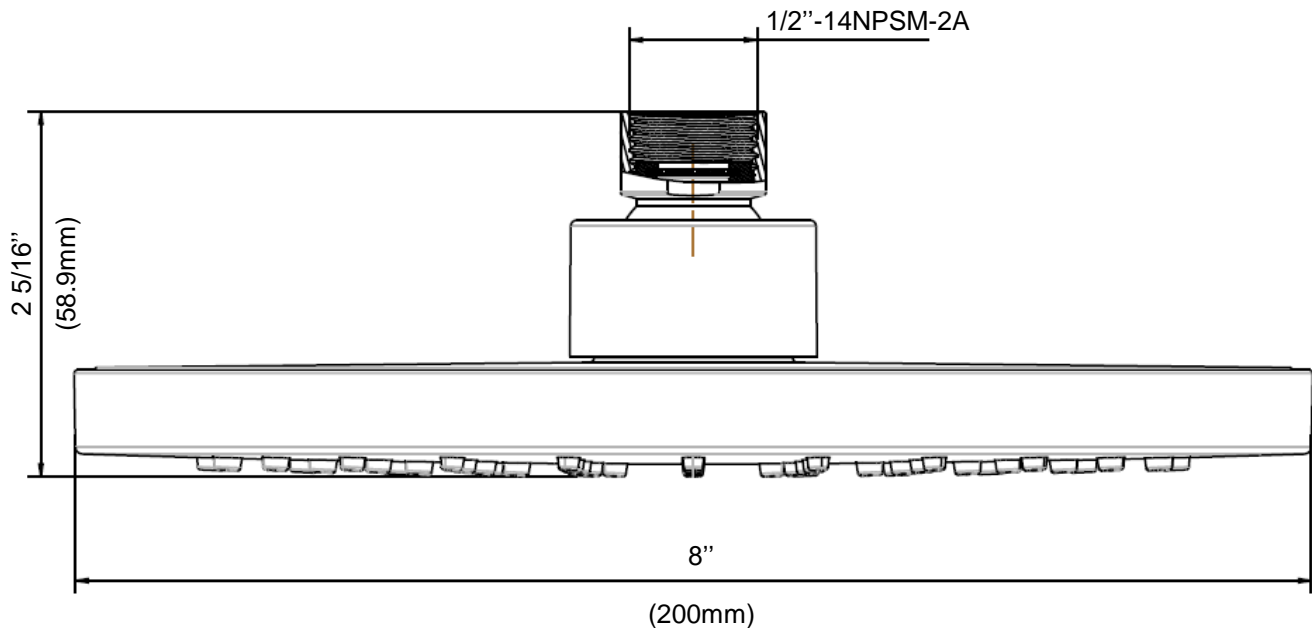

# Shower Head

Pomme de douche  
Ducha

Product Specifications

---

L U X A R T.

LSF1FPSH18-CP  
LSF1FPSH18-BN  
LSF1FPSH18-PN  
LSF1FPSH18-ORB  
LSF1FPSH18-BLM  
LSF1FPSH18-PBB

---

Contact your sales representative for more information or visit our website at [luxartcollection.com](http://luxartcollection.com)