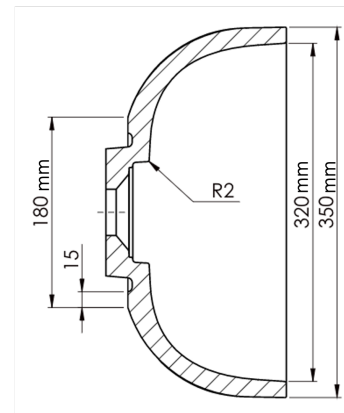

### Overall Size

- 600mm W x 350mm D x 150mm H  
23-5/8" W x 13 3/4" D x 6" H

### Shipping

- GW 21.8lbs

LXVES2218 White Large Oval Vessel Lavatory

All dimensions listed are nominal. Luxart® reserves the right to make product and material changes at any time without notice.

Contact your sales representative for more information or visit our website at [luxartcollection.com](http://luxartcollection.com)