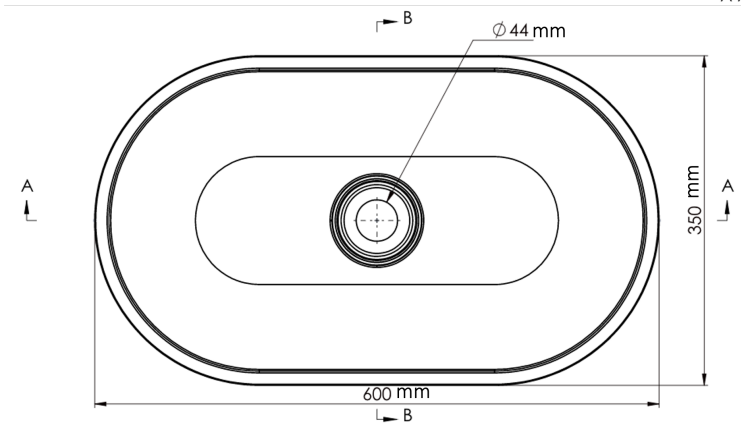

### Overall Size

- 600mm W x 350mm D x 150mm H  
23-5/8" W x 13 3/4" D x 6" H

### Shipping

- GW 21.8lbs

LXVES2218 White Large Oval Vessel Lavatory

All dimensions listed are nominal. Luxart® reserves the right to make product and material changes at any time without notice.

Contact your sales representative for more information or visit our website at [luxartcollection.com](http://luxartcollection.com)