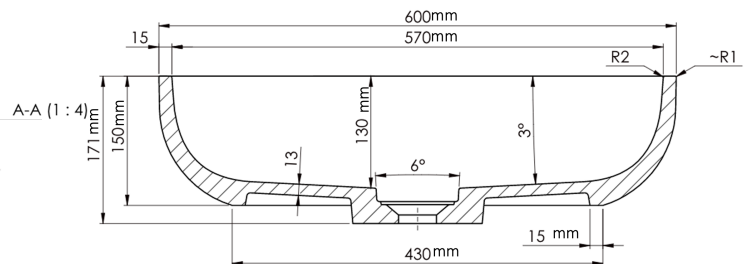

### Overall Size

- 600mm W x 350mm D x 150mm H  
23-5/8" W x 13 3/4" D x 6" H

### Shipping

- GW 21.8lbs

LXVES2218 White Large Oval Vessel Lavatory

All dimensions listed are nominal. Luxart® reserves the right to make product and material changes at any time without notice.

Contact your sales representative for more information or visit our website at [luxartcollection.com](http://luxartcollection.com)