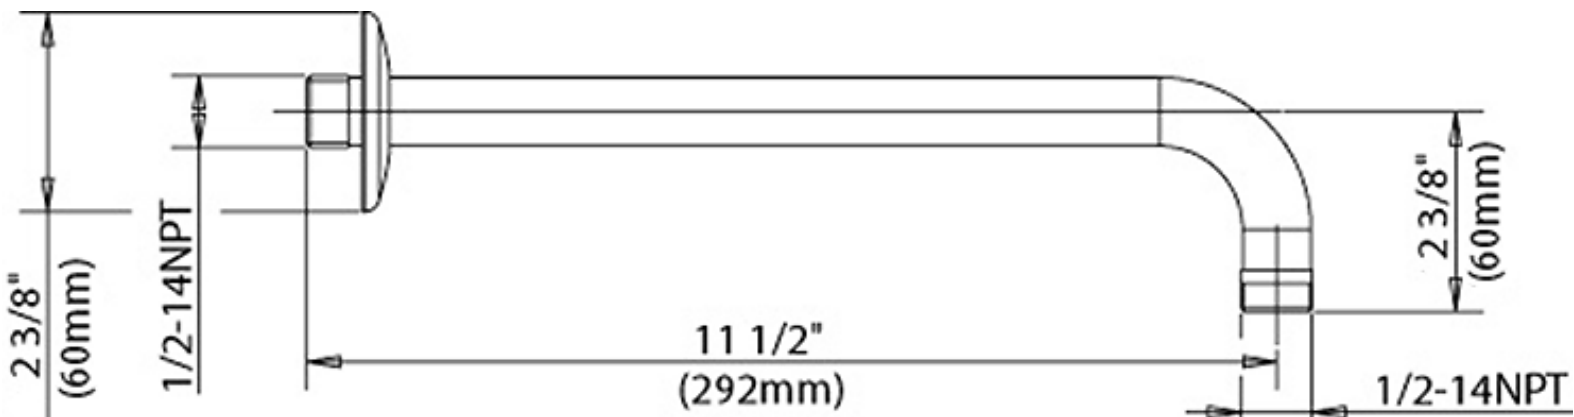

AVAILABLE FINISHES / FINIS OFFERTS / DISTINTOS ACABADOS:

- Polished Chrome / Chrome poli / Cromo lustrado (CP)
- PVD Brushed Nickel / PVD Nickel brossé / PVD Níquel cepillado (BN)
- Oil Rubbed Bronze / Bronze poncé à l'huile / Bronce lustrado al aceite (ORB)

Contact your sales representative for more information or visit our website at luxartcollection.com