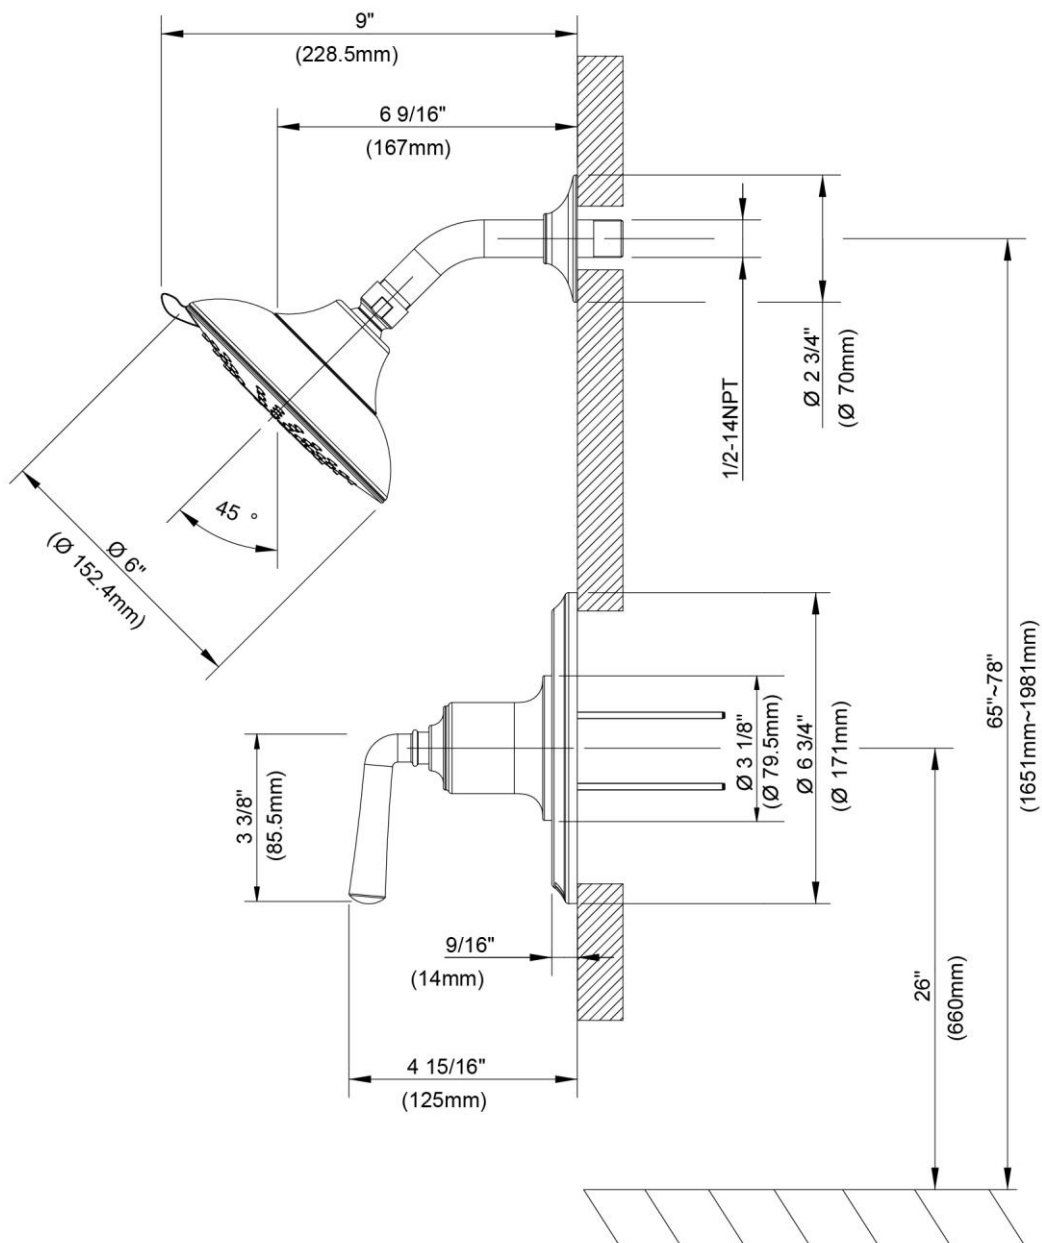

Shower Only Trim

Garniture de douche seulement
Pieza exterior para ducha

Product Specifications

LUXART®

Pastiche®

**PA511TO-CP
PA511TO-BN
PA511TO-BLM
PA511TO-PBB**

Contact your sales representative for more information or visit our website at luxartcollection.com